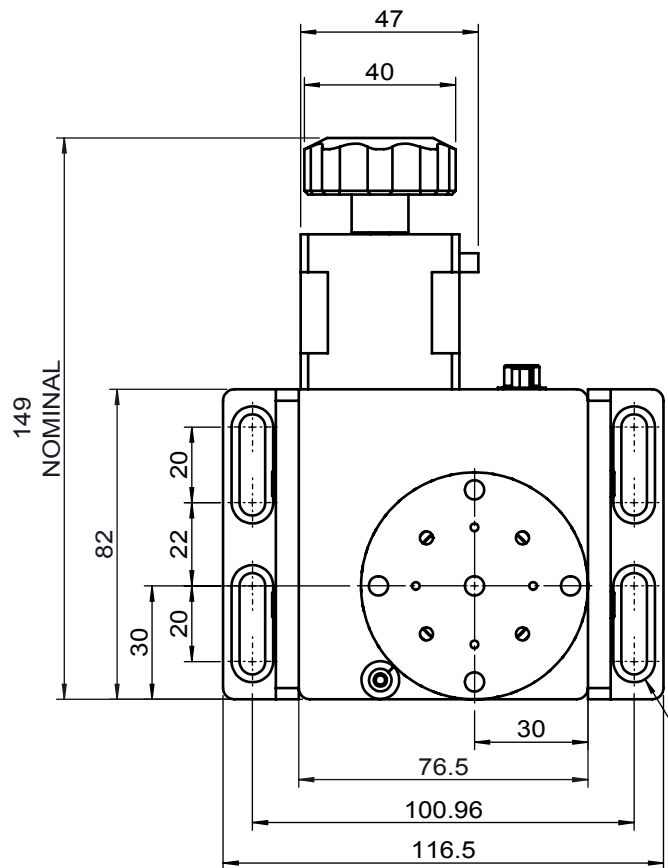

4 HOLES,
1/4"-20 SLOTS CLR

NO	Description
1	N/A
2	N/A
3	N/A
4	N/A
5	Home Limit
6	/A
7	A
8	/B
9	B
10	COM
11	CA
12	CB
13	N/A
14	N/A
15	N/A

 Unice E-O Services Inc. No.5, Andong Rd., Chung Li District, Taoyuan City 32063, Taiwan, R.O.C.			TITLE:	
			08MRX-1	
			DWG. NO.	08MRX-1
			MATERIAL:	N/A
DRAWN	Sky	2018/10/8	SCALE:	1:2
ENG APPR.	Johnny	2018/10/8	REV	0