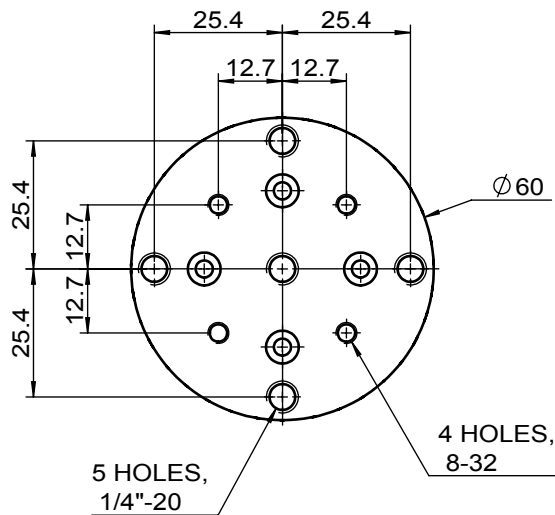

4 HOLES,
1/4"-20 SLOTS CLR

NO	Description
1	N/A
2	N/A
3	N/A
4	N/A
5	Home Limit
6	/A
7	A
8	/B
9	B
10	COM
11	CA
12	CB
13	N/A
14	N/A
15	N/A

 Unice E-O Services Inc. No.5, Andong Rd., Chung Li District, Taoyuan City 32063, Taiwan, R.O.C.			TITLE:	
			08MRX-1	
			DWG. NO.	08MRX-1
			MATERIAL:	N/A
DRAWN	Sky	2018/10/8	SCALE:	1:2
ENG APPR.	Johnny	2018/10/8	REV	0