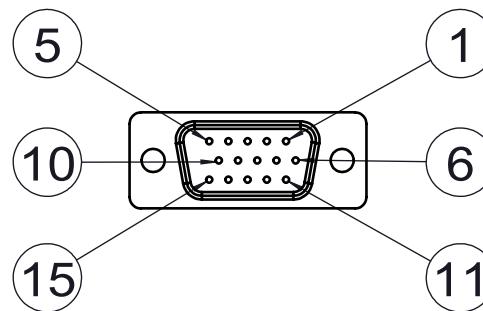

4 HOLES,
1/4"-20 SLOTS CLR

NO	Description
1	N/A
2	N/A
3	N/A
4	N/A
5	Home Limit
6	/A
7	A
8	/B
9	B
10	COM
11	CA
12	CB
13	N/A
14	N/A
15	N/A

 Unice E-O Services Inc. No.5, Andong Rd., Chung Li District, Taoyuan City 32063, Taiwan, R.O.C.			TITLE:	
			08MRX-1	
			DWG. NO.	08MRX-1
			MATERIAL:	N/A
DRAWN	Sky	2018/10/8	SCALE:	1:2
ENG APPR.	Johnny	2018/10/8	REV	0