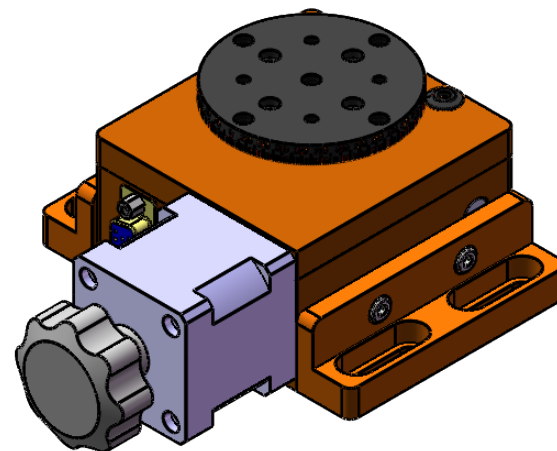

4 HOLES,
1/4"-20 SLOTS CLR

NO	Description
1	N/A
2	N/A
3	N/A
4	N/A
5	Home Limit
6	/A
7	A
8	/B
9	B
10	COM
11	CA
12	CB
13	N/A
14	N/A
15	N/A

 Unice E-O Services Inc. No.5, Andong Rd., Chung Li District, Taoyuan City 32063, Taiwan, R.O.C.			TITLE:	
			08MRX-1	
			DWG. NO.	08MRX-1
			MATERIAL:	N/A
DRAWN	Sky	2018/10/8	SCALE:	1:2
ENG APPR.	Johnny	2018/10/8	REV	0