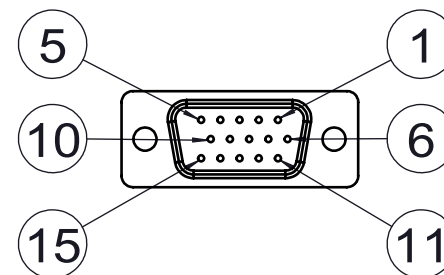

NO	Description
1	N/A
2	N/A
3	N/A
4	N/A
5	Home Limit
6	/A
7	/B
8	B
9	B
10	COM
11	CA
12	CB
13	N/A
14	N/A
15	N/A

UNIT:m/m

 Unice E-O Services Inc. No.5, Andong Rd., Chung Li District, Taoyuan City 32063, Taiwan, R.O.C.			TITLE:	
			08MRA-1	
			DWG. NO.	08MRA-1
			MATERIAL:	N/A
DRAWN	Sky	2018/10/9	SCALE:	1:2
ENG APPR.	Johnny	2018/10/9	REV	0