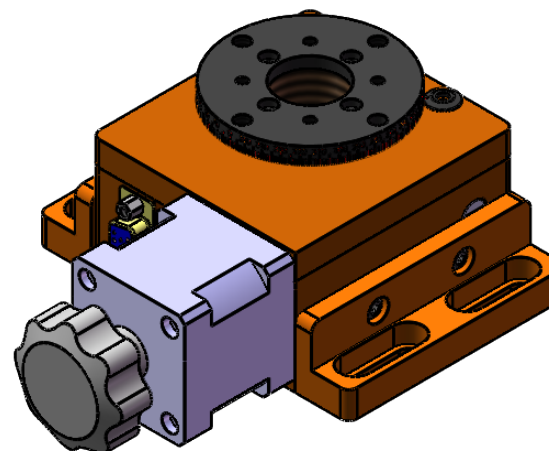

NO	Description
1	N/A
2	N/A
3	N/A
4	N/A
5	Home Limit
6	/A
7	/B
8	B
9	B
10	COM
11	CA
12	CB
13	N/A
14	N/A
15	N/A

UNIT:m/m

 Unice E-O Services Inc. No.5, Andong Rd., Chung Li District, Taoyuan City 32063, Taiwan, R.O.C.			TITLE:	
			08MRA-1	
			DWG. NO.	08MRA-1
			MATERIAL:	N/A
DRAWN	Sky	2018/10/9	SCALE:	1:2
ENG APPR.	Johnny	2018/10/9	REV	0