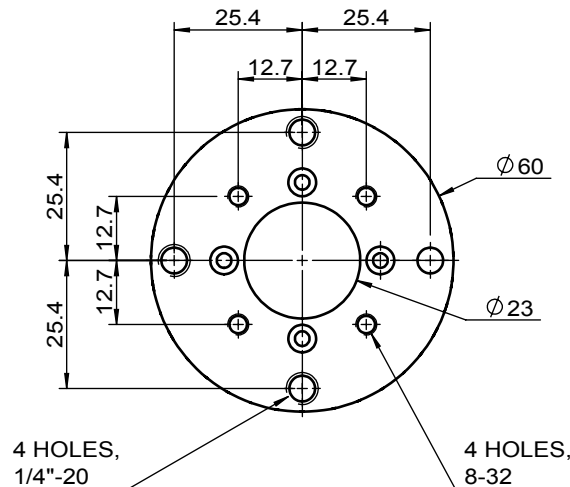

NO	Description
1	N/A
2	N/A
3	N/A
4	N/A
5	Home Limit
6	/A
7	/B
8	B
9	B
10	COM
11	CA
12	CB
13	N/A
14	N/A
15	N/A

UNIT:m/m

 Unice E-O Services Inc. No.5, Andong Rd., Chung Li District, Taoyuan City 32063, Taiwan, R.O.C.			TITLE:	
			08MRA-1	
			DWG. NO.	08MRA-1
			MATERIAL:	N/A
DRAWN	Sky	2018/10/9	SCALE:	1:2
ENG APPR.	Johnny	2018/10/9	REV	0