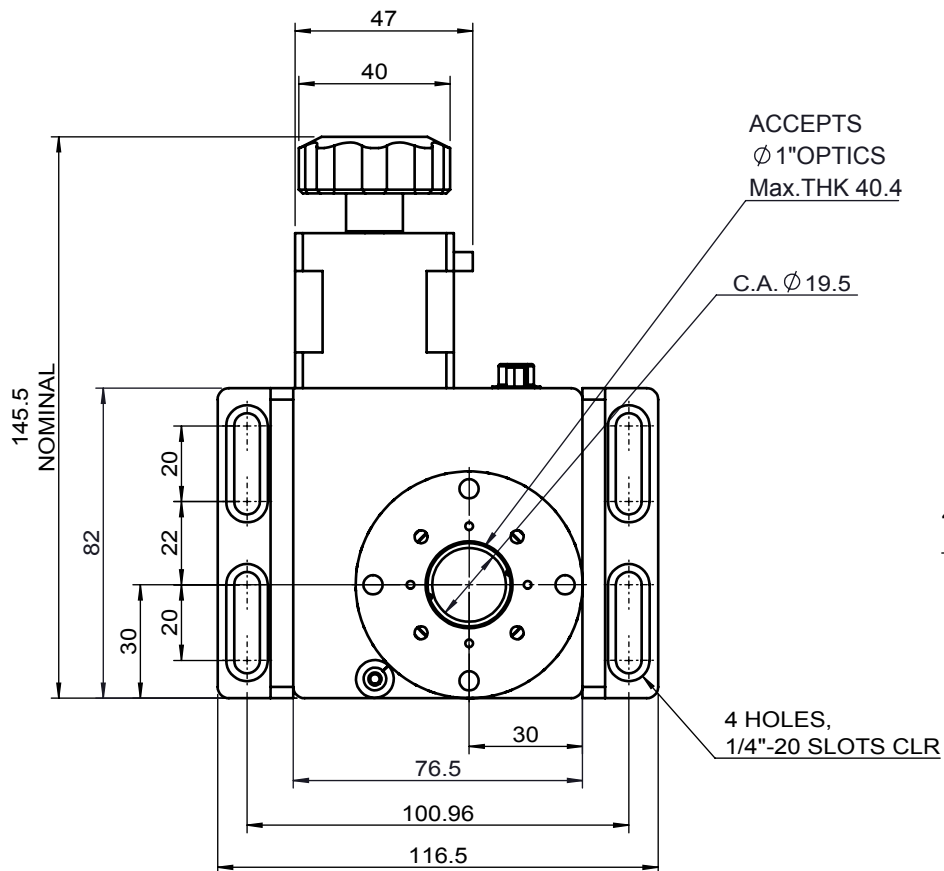

NO	Description
1	N/A
2	N/A
3	N/A
4	N/A
5	Home Limit
6	/A
7	/B
8	B
9	B
10	COM
11	CA
12	CB
13	N/A
14	N/A
15	N/A

UNIT:m/m

 Unice E-O Services Inc. No.5, Andong Rd., Chung Li District, Taoyuan City 32063, Taiwan, R.O.C.			TITLE:	
			08MRA-1	
			DWG. NO.	08MRA-1
			MATERIAL:	N/A
DRAWN	Sky	2018/10/9	SCALE:	1:2
ENG APPR.	Johnny	2018/10/9	REV	0