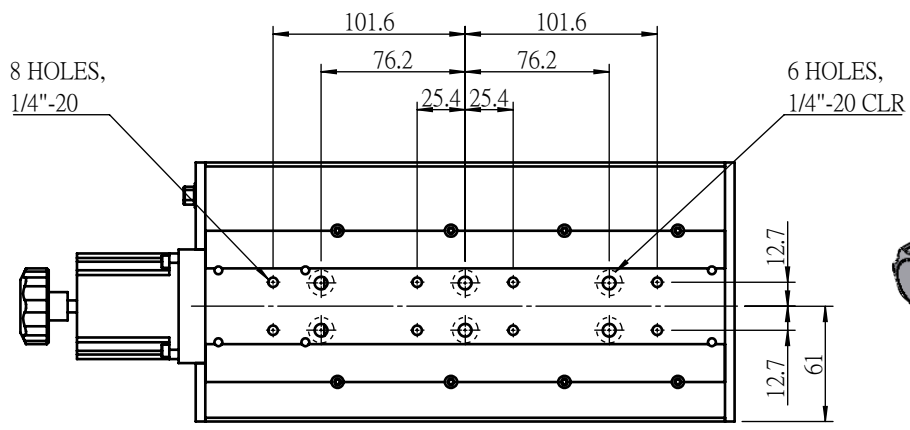

NO	Description
1	+5V
2	COM
3	+ Limit
4	- Limit
5	N/A
6	/A
7	A
8	/B
9	B
10	N/A
11	CA
12	CB
13	N/A
14	N/A
15	N/A

 Unice E-O Services Inc. No.5, Andong Rd., Chung Li District, Taoyuan City 32063, Taiwan, R.O.C.			TITLE:	
			08HMT-100	
			DWG. NO.	08HMT-100
			MATERIAL:	N/A
DRAWN	Sky	2018/9/26	SCALE:	1:4
ENG APPR.	Johnny	2018/9/26	REV	0