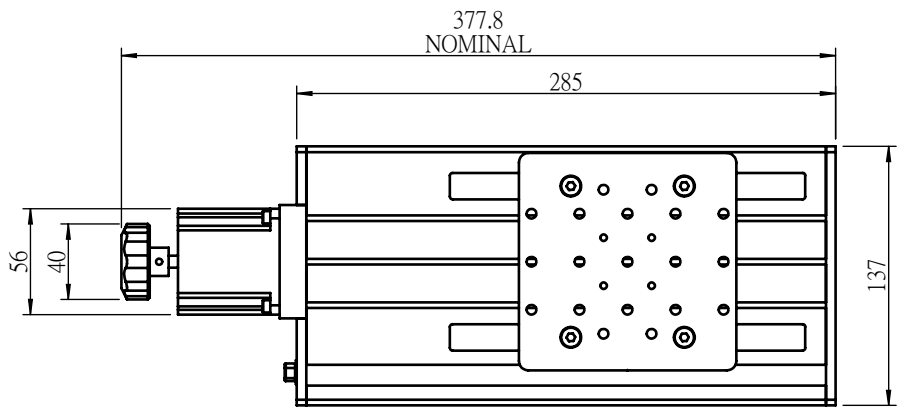

NO	Description
1	+5V
2	COM
3	+ Limit
4	- Limit
5	N/A
6	/A
7	A
8	/B
9	B
10	N/A
11	CA
12	CB
13	N/A
14	N/A
15	N/A

 Unice E-O Services Inc. No.5, Andong Rd., Chung Li District, Taoyuan City 32063, Taiwan, R.O.C.			TITLE:	
			08HMT-100	
			DWG. NO.	08HMT-100
			MATERIAL:	N/A
DRAWN	Sky	2018/9/26	SCALE:	1:4
ENG APPR.	Johnny	2018/9/26	REV	0