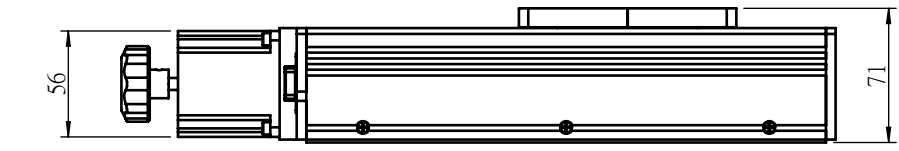

NO	Description
1	+5V
2	COM
3	+ Limit
4	- Limit
5	N/A
6	/A
7	A
8	/B
9	B
10	N/A
11	CA
12	CB
13	N/A
14	N/A
15	N/A

 Unice E-O Services Inc. No.5, Andong Rd., Chung Li District, Taoyuan City 32063, Taiwan, R.O.C.			TITLE:	
			08HMT-100	
			DWG. NO.	08HMT-100
			MATERIAL:	N/A
DRAWN	Sky	2018/9/26	SCALE:	1:4
ENG APPR.	Johnny	2018/9/26	REV	0