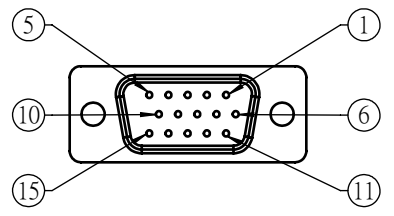

NO	Description
1	+5V
2	COM
3	+ Limit
4	- Limit
5	N/A
6	/A
7	A
8	/B
9	B
10	N/A
11	CA
12	CB
13	N/A
14	N/A
15	N/A

 Unice E-O Services Inc. No.5, Andong Rd., Chung Li District, Taoyuan City 32063, Taiwan, R.O.C.			TITLE:	
			08HMT-100	
			DWG. NO.	08HMT-100
			MATERIAL:	N/A
DRAWN	Sky	2018/9/26	SCALE:	1:4
ENG APPR.	Johnny	2018/9/26	REV	0