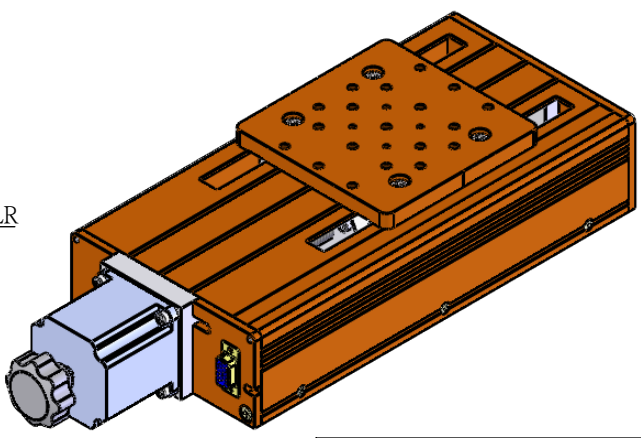

NO	Description
1	+5V
2	COM
3	+ Limit
4	- Limit
5	N/A
6	/A
7	A
8	/B
9	B
10	N/A
11	CA
12	CB
13	N/A
14	N/A
15	N/A

 Unice E-O Services Inc. No.5, Andong Rd., Chung Li District, Taoyuan City 32063, Taiwan, R.O.C.			TITLE:	
			08HMT-100	
			DWG. NO.	08HMT-100
			MATERIAL:	N/A
DRAWN	Sky	2018/9/26	SCALE:	1:4
ENG APPR.	Johnny	2018/9/26	REV	0