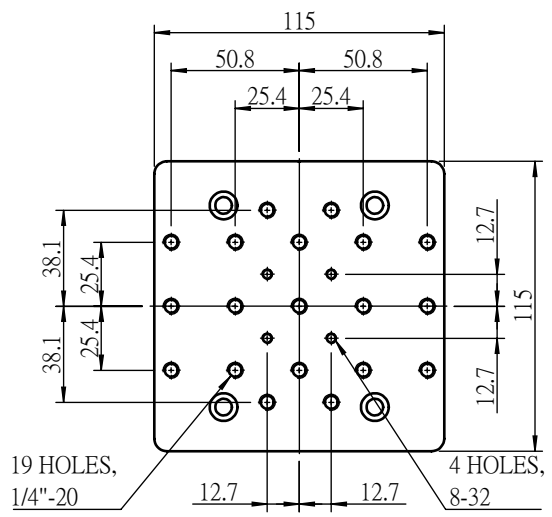

NO	Description
1	+5V
2	COM
3	+ Limit
4	- Limit
5	N/A
6	/A
7	A
8	/B
9	B
10	N/A
11	CA
12	CB
13	N/A
14	N/A
15	N/A

 Unice E-O Services Inc. No.5, Andong Rd., Chung Li District, Taoyuan City 32063, Taiwan, R.O.C.			TITLE:	
			08HMT-100	
			DWG. NO.	08HMT-100
			MATERIAL:	N/A
DRAWN	Sky	2018/9/26	SCALE:	1:4
ENG APPR.	Johnny	2018/9/26	REV	0