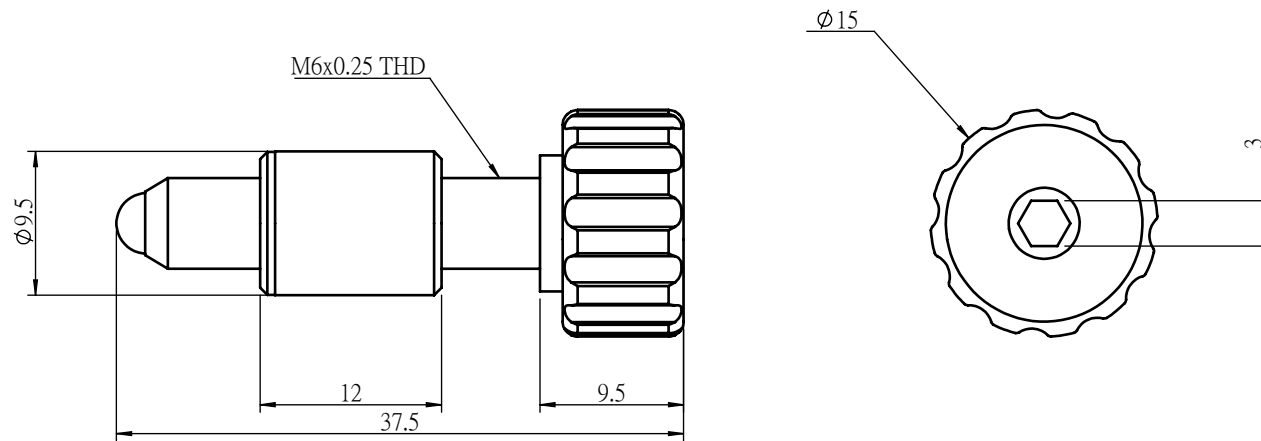

 Unice E-O Services Inc. No.5, Andong Rd., Chung Li District, Taoyuan City 32063, Taiwan, R.O.C.			TITLE:	
			07SRW-7B	
			DWG. NO.	07SRW-7B
			MATERIAL:	N/A
DRAWN	John	2023/9/12	SCALE:	2:1
ENG APPR.	Johnny	2023/9/12	REV	0