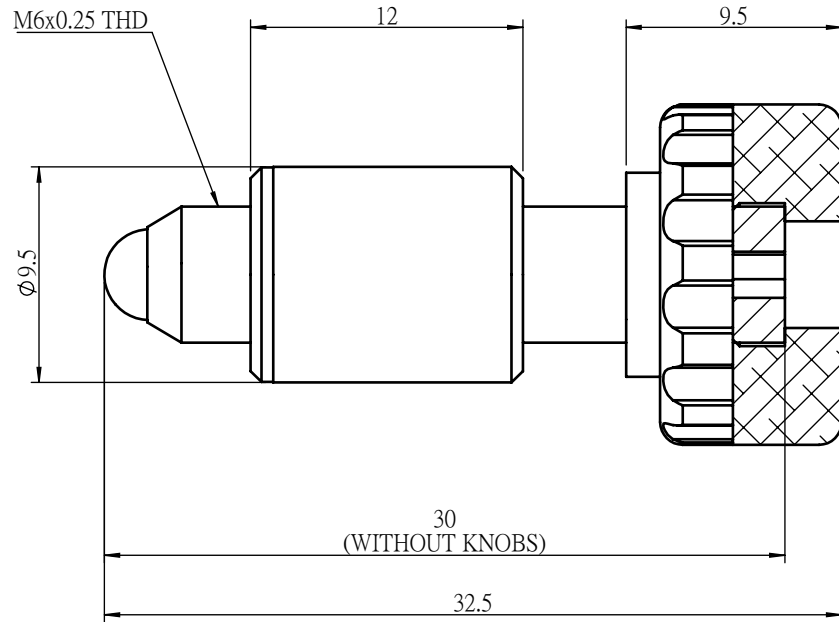

 Unice E-O Services Inc. No.5, Andong Rd., Chung Li District, Taoyuan City 32063, Taiwan, R.O.C.			TITLE: XXX	
			07SRW-7A	
			DWG. NO.	07SRW-7A
			MATERIAL:	N/A
DRAWN	John	2022/3/29	SCALE:	3:1
ENG APPR.	Johnny	2022/3/29	REV	0