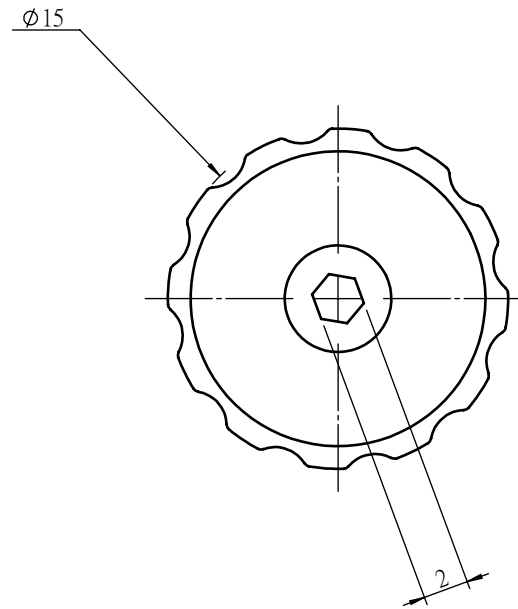

 Unice E-O Services Inc. No.5, Andong Rd., Chung Li District, Taoyuan City 32063, Taiwan, R.O.C.			TITLE: XXX	
			07SRW-7A	
			DWG. NO.	07SRW-7A
			MATERIAL:	N/A
DRAWN	John	2022/3/29	SCALE:	3:1
ENG APPR.	Johnny	2022/3/29	REV	0