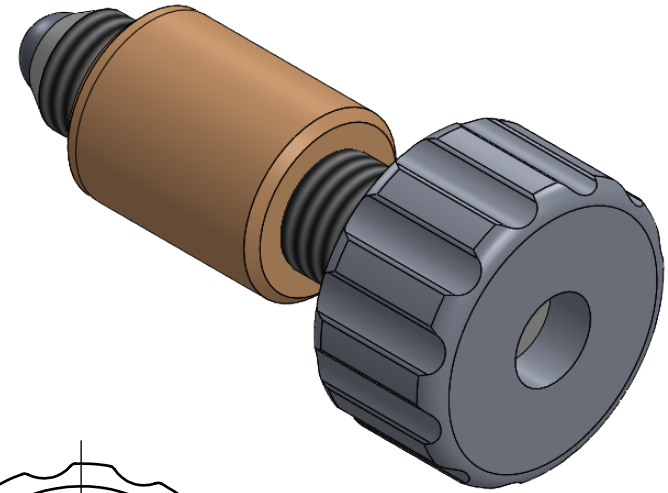

 Unice E-O Services Inc. No.5, Andong Rd., Chung Li District, Taoyuan City 32063, Taiwan, R.O.C.			TITLE: XXX	
			07SRW-7A	
			DWG. NO.	07SRW-7A
			MATERIAL:	N/A
DRAWN	John	2022/3/29	SCALE:	3:1
ENG APPR.	Johnny	2022/3/29	REV	0