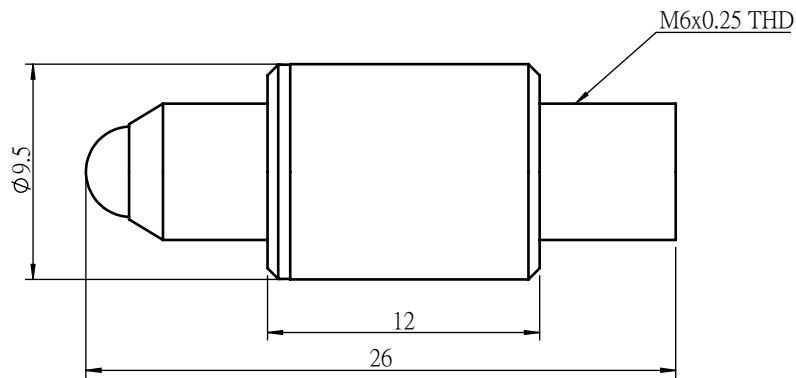

UNIT:m/m

 Unice E-O Services Inc. No.5, Andong Rd., Chung Li District, Taoyuan City 32063, Taiwan, R.O.C.			TITLE:	
			07SRW-6D	
			DWG. NO.	07SRW-6D
			MATERIAL:	N/A
DRAWN	Sky	2018/9/11	SCALE:	3:1
ENG APPR.	Johnny	2018/9/11	REV	0