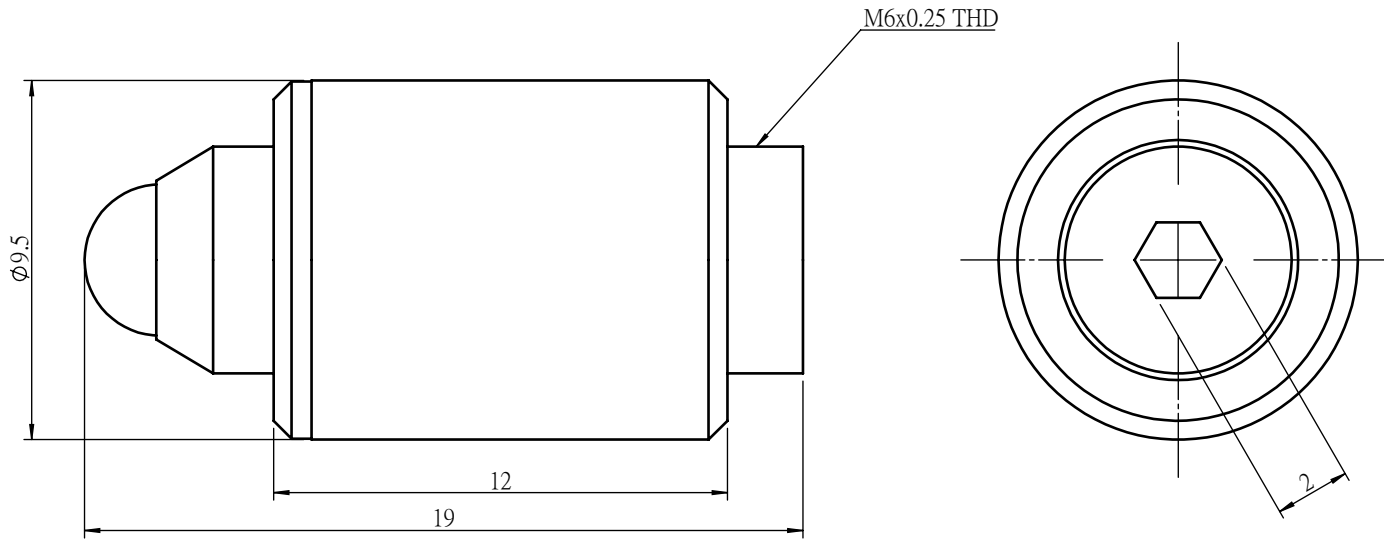

 Unice E-O Services Inc. No.5, Andong Rd., Chung Li District, Taoyuan City 32063, Taiwan, R.O.C.			TITLE:	
			07SRW-6C	
			DWG. NO.	07SRW-6C
			MATERIAL:	N/A
DRAWN	Sky	2018/9/11	SCALE:	5:1
ENG APPR.	Johnny	2018/9/11	REV	0