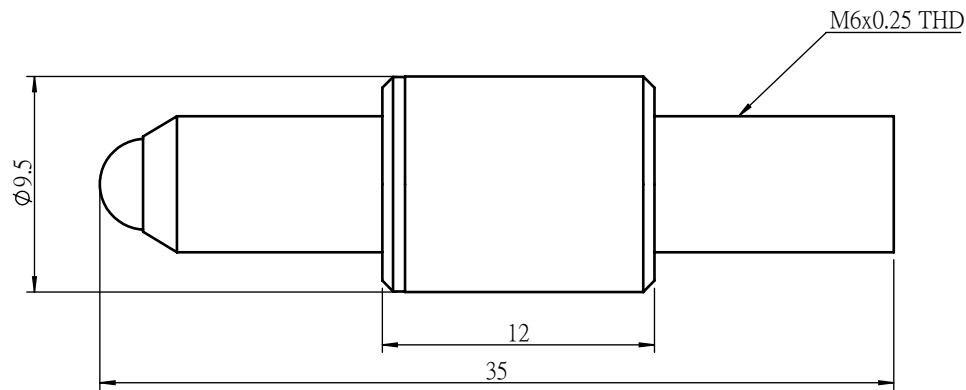

 Unice E-O Services Inc. No.5, Andong Rd., Chung Li District, Taoyuan City 32063, Taiwan, R.O.C.			TITLE:	
			07SRW-6B	
			DWG. NO.	07SRW-6B
			MATERIAL:	N/A
DRAWN	John	2022/7/20	SCALE:	3:1
ENG APPR.	Johnny	2022/7/20	REV	0