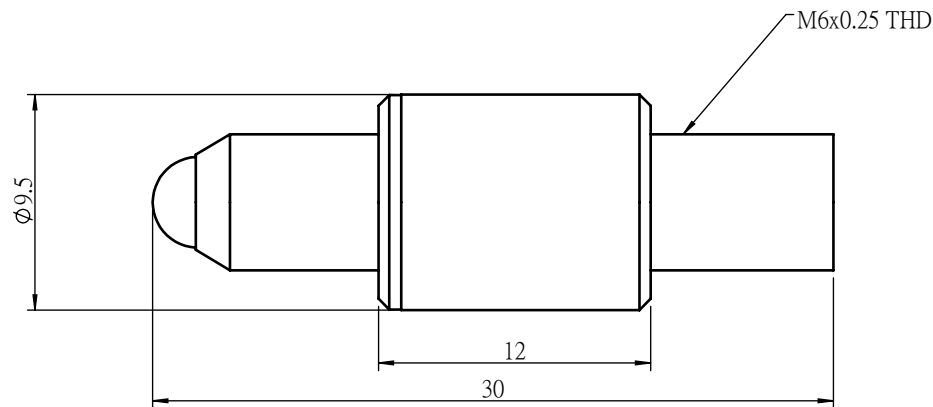

 <b>Unice E-O Services Inc.</b> No.5, Andong Rd., Chung Li District, Taoyuan City 32063, Taiwan, R.O.C.			TITLE:	
			07SRW-6A	
			DWG. NO.	07SRW-6A
			MATERIAL:	N/A
DRAWN	John	2023/9/12	SCALE:	3:1
ENG APPR.	Johnny	2023/9/12	REV	0