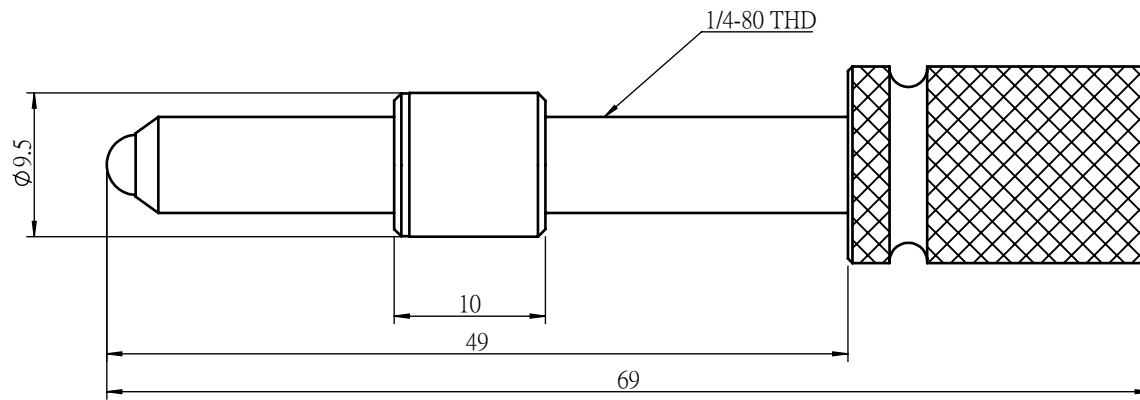

 Unice E-O Services Inc. No.5, Andong Rd., Chung Li District, Taoyuan City 32063, Taiwan, R.O.C.			TITLE:	
			07SRW-5	
			DWG. NO.	07SRW-5
			MATERIAL:	N/A
DRAWN	NAME	DATE	SCALE:	2:1
ENG APPR.	Johnny	2018/9/11	REV	0