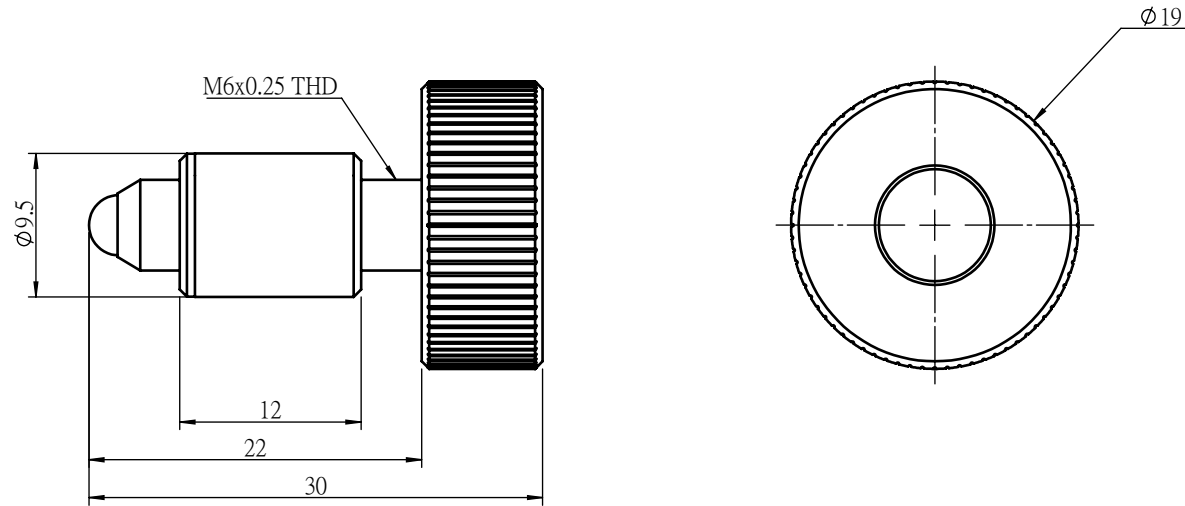

UNIT:m/m

 <b>Unice E-O Services Inc.</b> No.5, Andong Rd., Chung Li District, Taoyuan City 32063, Taiwan, R.O.C.			TITLE:	
			07SRW-4	
			DWG. NO.	07SRW-4
			MATERIAL:	
			N/A	
DRAWN	NAME	DATE	SCALE:	2:1
ENG APPR.	Johnny	2018/9/11	REV	0