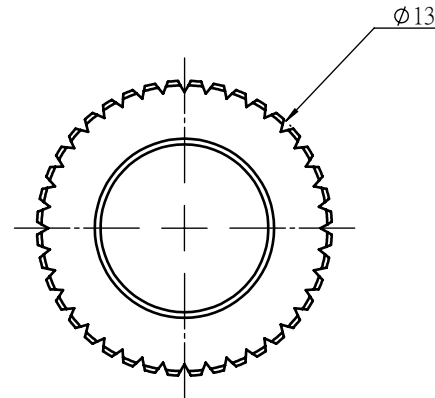

 Unice E-O Services Inc. No.5, Andong Rd., Chung Li District, Taoyuan City 32063, Taiwan, R.O.C.			TITLE:	
			07SRW-3	
			DWG. NO.	07SRW-3
			MATERIAL:	
			N/A	
DRAWN	NAME	DATE	SCALE:	
	Sky	2018/9/11	3:1	
ENG APPR.	NAME	DATE	REV	
	Johnny	2018/9/11	0	