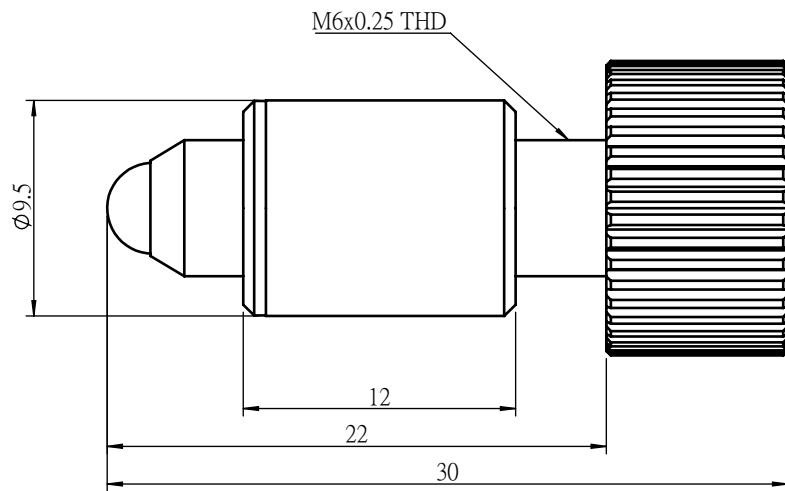

 Unice E-O Services Inc. No.5, Andong Rd., Chung Li District, Taoyuan City 32063, Taiwan, R.O.C.			TITLE:	
			07SRW-3	
			DWG. NO.	07SRW-3
			MATERIAL:	
			N/A	
DRAWN	NAME	DATE	SCALE:	
	Sky	2018/9/11	3:1	
ENG APPR.	NAME	DATE	REV	
	Johnny	2018/9/11	0	