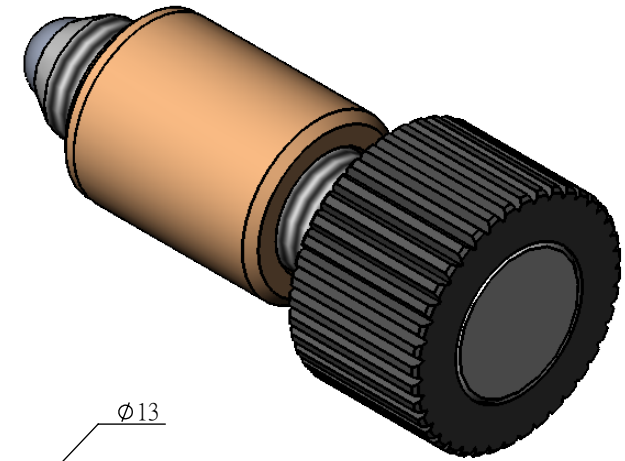

 Unice E-O Services Inc. No.5, Andong Rd., Chung Li District, Taoyuan City 32063, Taiwan, R.O.C.			TITLE:	
			07SRW-3	
			DWG. NO.	07SRW-3
			MATERIAL:	
			N/A	
DRAWN	NAME	DATE	SCALE:	
	Sky	2018/9/11	3:1	
ENG APPR.	NAME	DATE	REV	
	Johnny	2018/9/11	0	