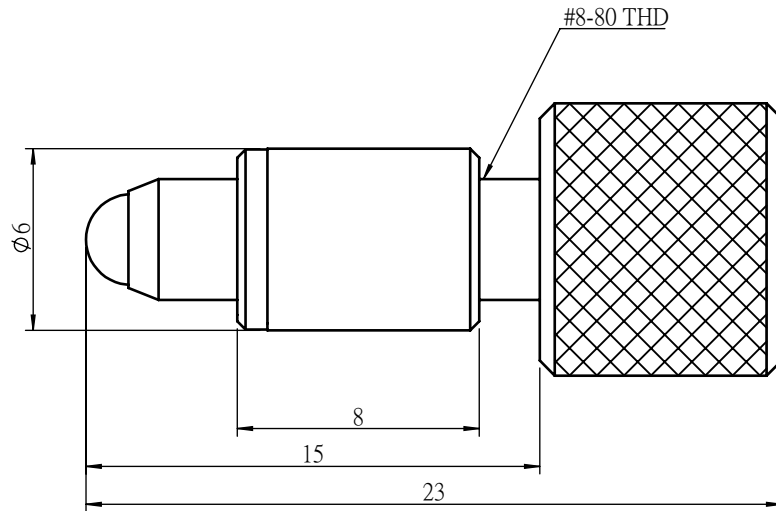

 Unice E-O Services Inc. No.5, Andong Rd., Chung Li District, Taoyuan City 32063, Taiwan, R.O.C.			TITLE: XXX	
			07SRW-1	
			DWG. NO.	07SRW-1
			MATERIAL:	N/A
DRAWN	John	2023/11/24	SCALE:	4:1
ENG APPR.	Johnny	2023/11/24	REV	0