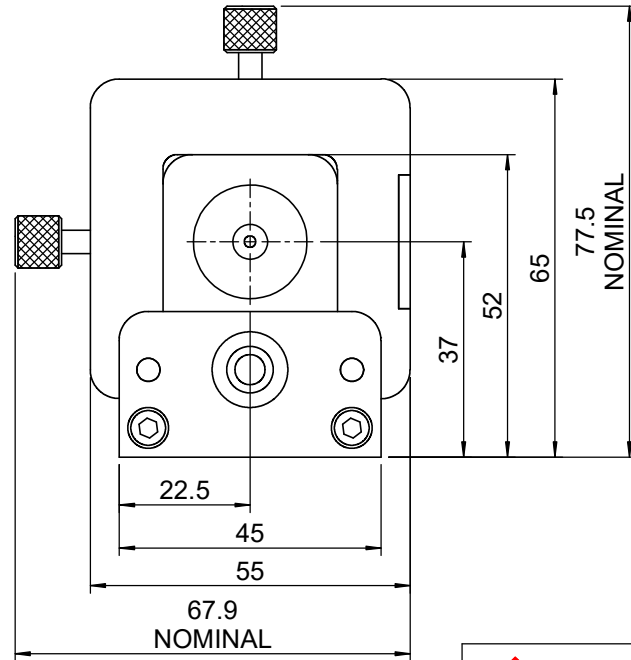

 <b>Unice E-O Services Inc.</b> No.5, Andong Rd., Chung Li District, Taoyuan City 32063, Taiwan, R.O.C.			TITLE: 07SFM-1	
			DWG. NO.	07SFM-1
MATERIAL:			N/A	
DRAWN	Eric	2010/12/30	SCALE:	1:1.3
ENG APPR.	Johnny	2010/12/30	REV	0