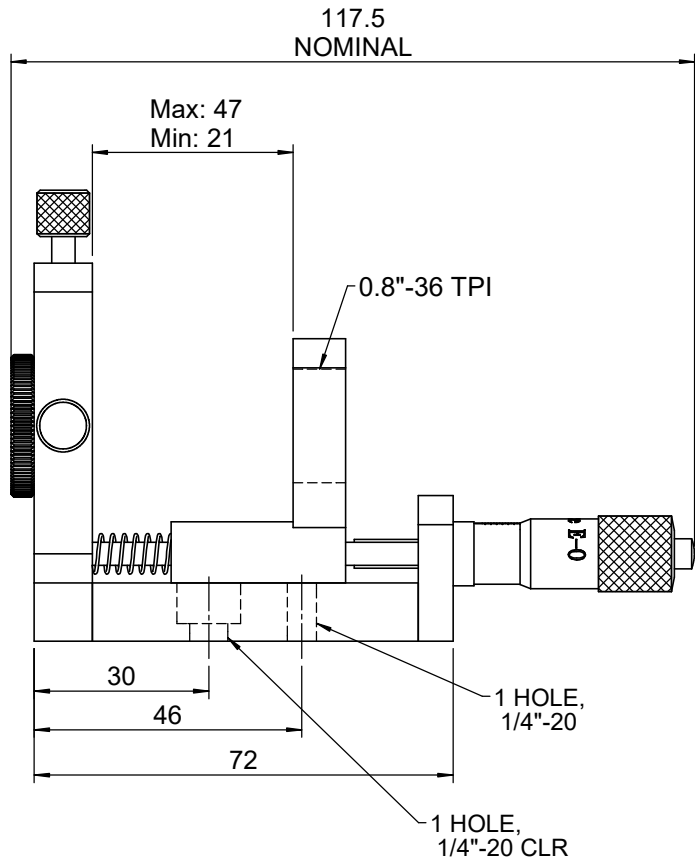

 <b>Unice E-O Services Inc.</b> No.5, Andong Rd., Chung Li District, Taoyuan City 32063, Taiwan, R.O.C.			TITLE: 07SFM-1	
			DWG. NO.	07SFM-1
MATERIAL:			N/A	
DRAWN	Eric	2010/12/30	SCALE:	1:1.3
ENG APPR.	Johnny	2010/12/30	REV	0