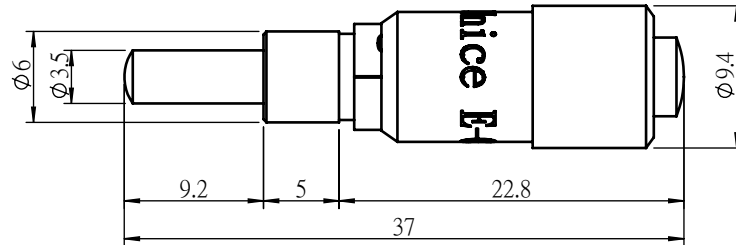

 Unice E-O Services Inc. No.5, Andong Rd., Chung Li District, Taoyuan City 32063, Taiwan, R.O.C.			TITLE:	
			07MT6.5-3	
			DWG. NO.	07MT6.5-3
			MATERIAL:	N/A
DRAWN	Sky	2018/1/17	SCALE:	2:1
ENG APPR.	Johnny	2018/1/17	REV	0