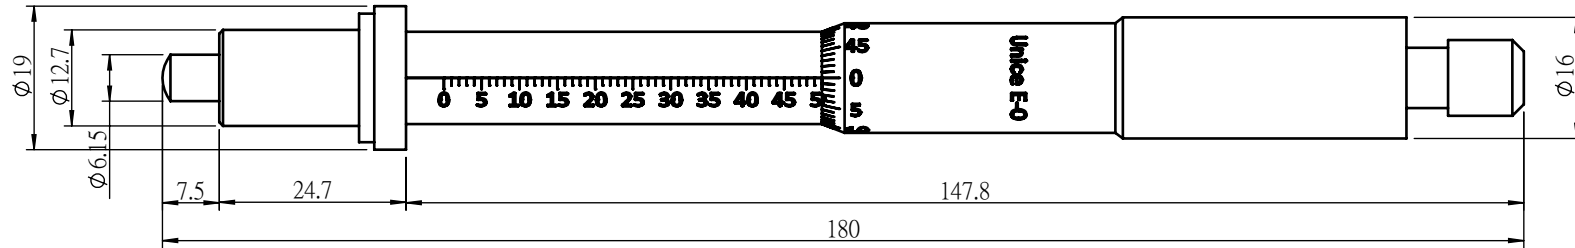

 Unice E-O Services Inc. No.5, Andong Rd., Chung Li District, Taoyuan City 32063, Taiwan, R.O.C.			TITLE:	
			07MT50-3	
			DWG. NO.	07MT50-3
			MATERIAL:	N/A
DRAWN	NAME	DATE	SCALE:	1:1
ENG APPR.	Johnny	2018/7/20	REV	0