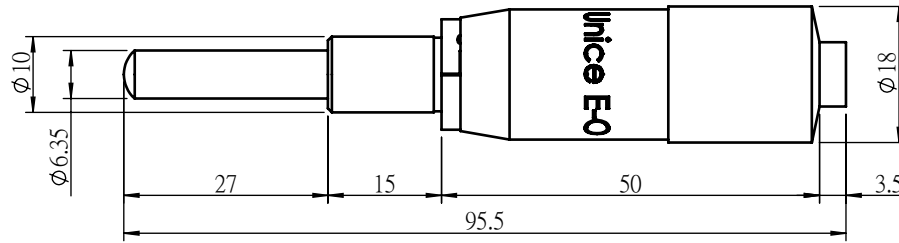

 Unice E-O Services Inc. No.5, Andong Rd., Chung Li District, Taoyuan City 32063, Taiwan, R.O.C.			TITLE:	
			07MT25-3	
			DWG. NO.	07MT25-3
			MATERIAL:	N/A
DRAWN	Sky	2018/1/17	SCALE:	1:1
ENG APPR.	Johnny	2018/1/17	REV	0