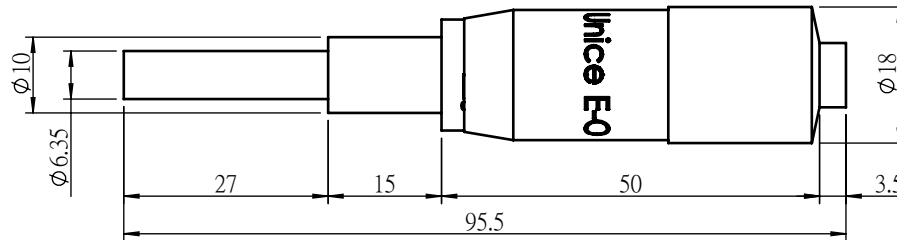

 Unice E-O Services Inc. No.5, Andong Rd., Chung Li District, Taoyuan City 32063, Taiwan, R.O.C.			TITLE:	
			07MT25-1	
			DWG. NO.	07MT25-1
			MATERIAL:	
			N/A	
DRAWN	NAME	DATE	SCALE:	1:1
ENG APPR.	Johnny	2018/1/17	REV	0