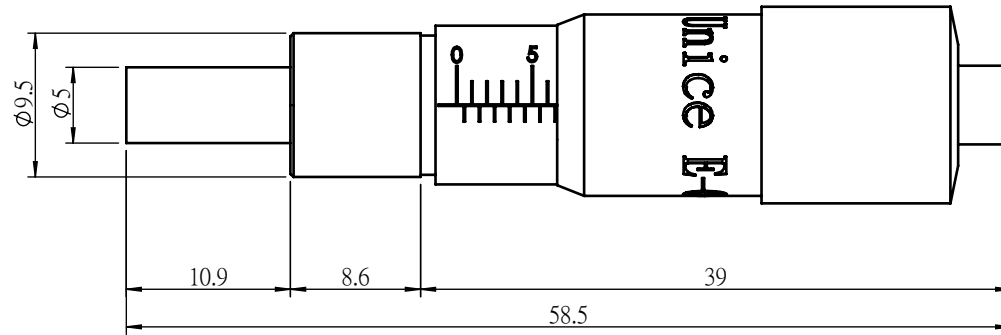

 Unice E-O Services Inc. No.5, Andong Rd., Chung Li District, Taoyuan City 32063, Taiwan, R.O.C.			TITLE:	
			07MT13-1	
			DWG. NO.	07MT13-1
			MATERIAL:	N/A
DRAWN	NAME	DATE	SCALE:	2:1
ENG APPR.	Johnny	2018/1/17	REV	0