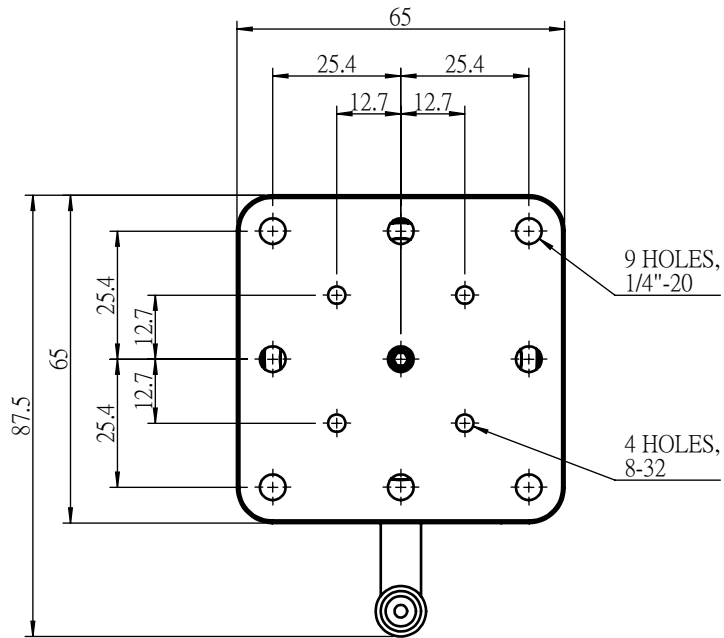

 <b>Unice E-O Services Inc.</b> No.5, Andong Rd., Chung Li District, Taoyuan City 32063, Taiwan, R.O.C.			TITLE:	
			07MBH-3	
			DWG. NO.	07MBH-3
			MATERIAL:	
			N/A	
DRAWN	NAME	DATE	SCALE:	
	Sky	2019/6/12	1:1.5	
ENG APPR.	NAME	DATE	REV	
	Johnny	2019/6/12	0	