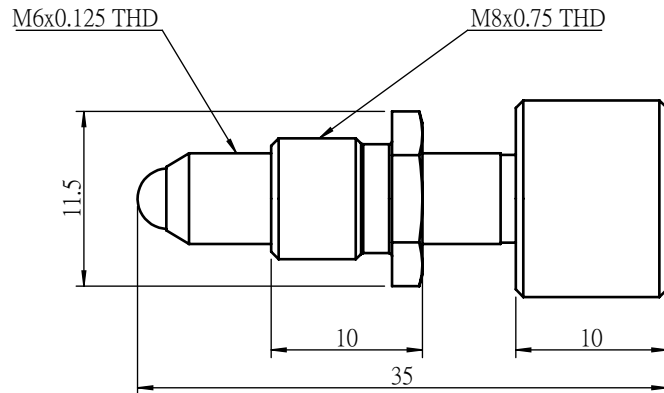

 Unice E-O Services Inc. No.5, Andong Rd., Chung Li District, Taoyuan City 32063, Taiwan, R.O.C.			TITLE:	
			07AST-M8E-14	
			DWG. NO.	07AST-M8E-14
			MATERIAL:	N/A
DRAWN	NAME	DATE	SCALE:	2:1
ENG APPR.	Johnny	2018/9/12	REV	0