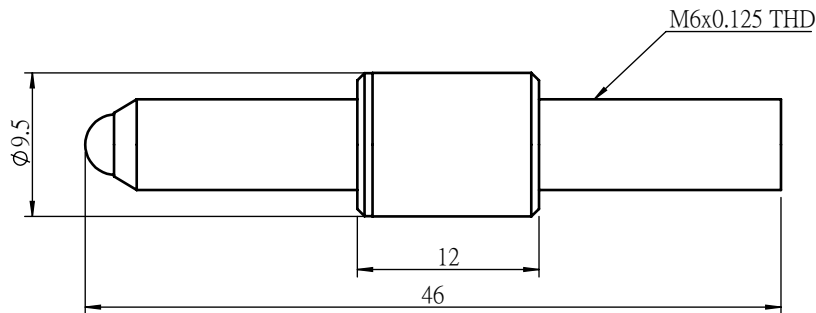

UNIT:m/m

 Unice E-O Services Inc. No.5, Andong Rd., Chung Li District, Taoyuan City 32063, Taiwan, R.O.C.			TITLE:	
			07AST-1-H	
			DWG. NO.	07AST-1-H
			MATERIAL:	N/A
DRAWN	John	2022/7/20	SCALE:	2:1
ENG APPR.	Johnny	2022/7/20	REV	0