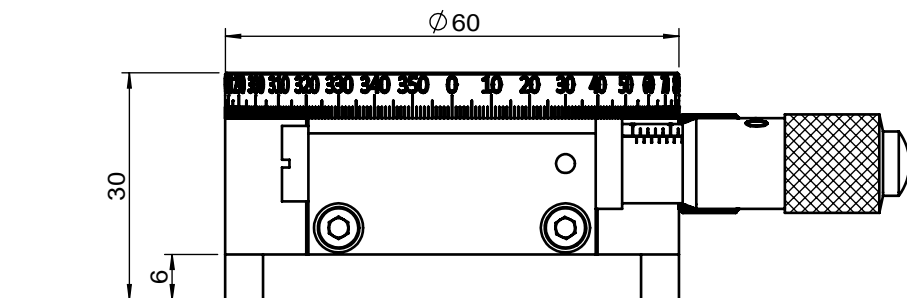

UNIT:m/m

 Unice E-O Services Inc. No.5, Andong Rd., Chung Li District, Taoyuan City 32063, Taiwan, R.O.C.			TITLE:	
			06RSP-6M	
			DWG. NO.	06RSP-6M
			MATERIAL:	N/A
DRAWN	John	2023/11/23	SCALE:	1:1
ENG APPR.	Johnny	2023/11/23	REV	0