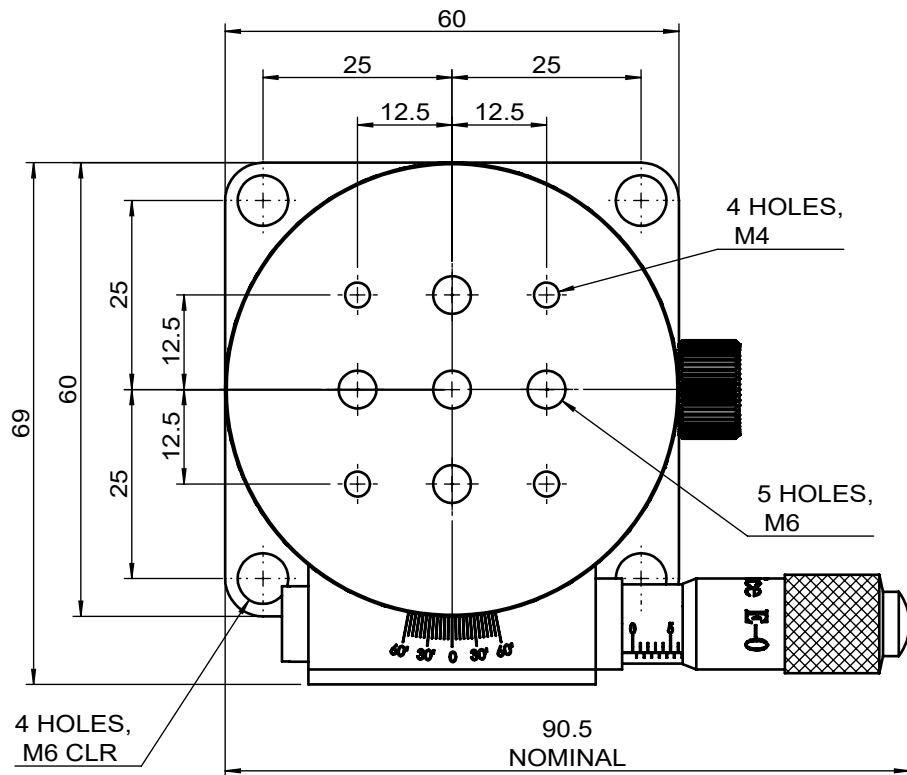

UNIT:m/m

 Unice E-O Services Inc. No.5, Andong Rd., Chung Li District, Taoyuan City 32063, Taiwan, R.O.C.			TITLE:	
			06RSP-6M	
			DWG. NO.	06RSP-6M
			MATERIAL:	N/A
DRAWN	John	2023/11/23	SCALE:	1:1
ENG APPR.	Johnny	2023/11/23	REV	0