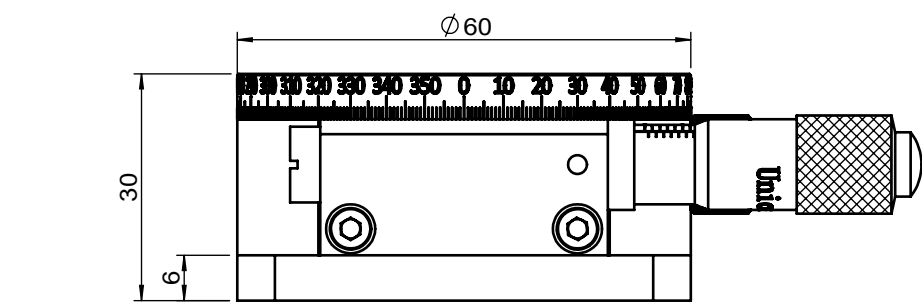

 Unice E-O Services Inc. No.5, Andong Rd., Chung Li District, Taoyuan City 32063, Taiwan, R.O.C.			TITLE:	
			06RSP-6	
			DWG. NO.	06RSP-6
			MATERIAL:	
DRAWN			John	2023/11/23
ENG APPR.			Johnny	2023/11/23
			SCALE:	1:1
			REV	0