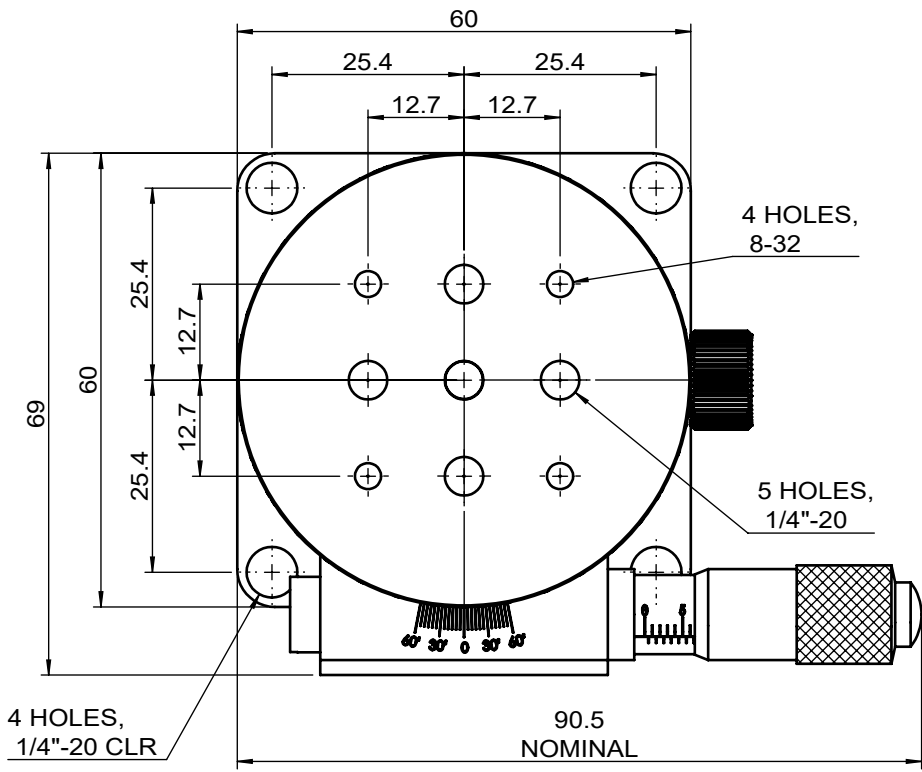

 Unice E-O Services Inc. No.5, Andong Rd., Chung Li District, Taoyuan City 32063, Taiwan, R.O.C.			TITLE:	
			06RSP-6	
			DWG. NO.	06RSP-6
			MATERIAL:	
DRAWN			John	2023/11/23
ENG APPR.			Johnny	2023/11/23
			SCALE:	1:1
			REV	0