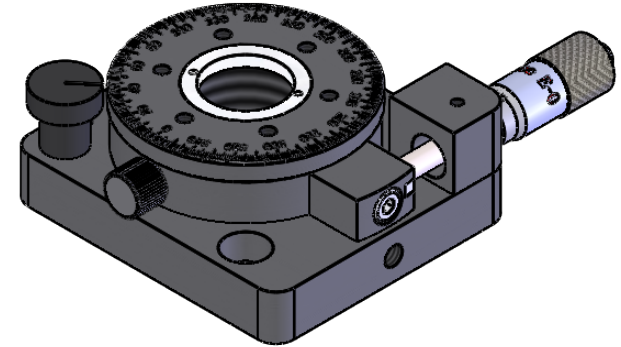

 <b>Unice E-O Services Inc.</b> No.5, Andong Rd., Chung Li District, Taoyuan City 32063, Taiwan, R.O.C.			TITLE:	
			06RSP-3M	
			DWG. NO.	06RSP-3M
			MATERIAL:	N/A
DRAWN	NAME	DATE	SCALE: 1:1.1	
ENG APPR.	Johnny	2018/4/13		
			REV	0