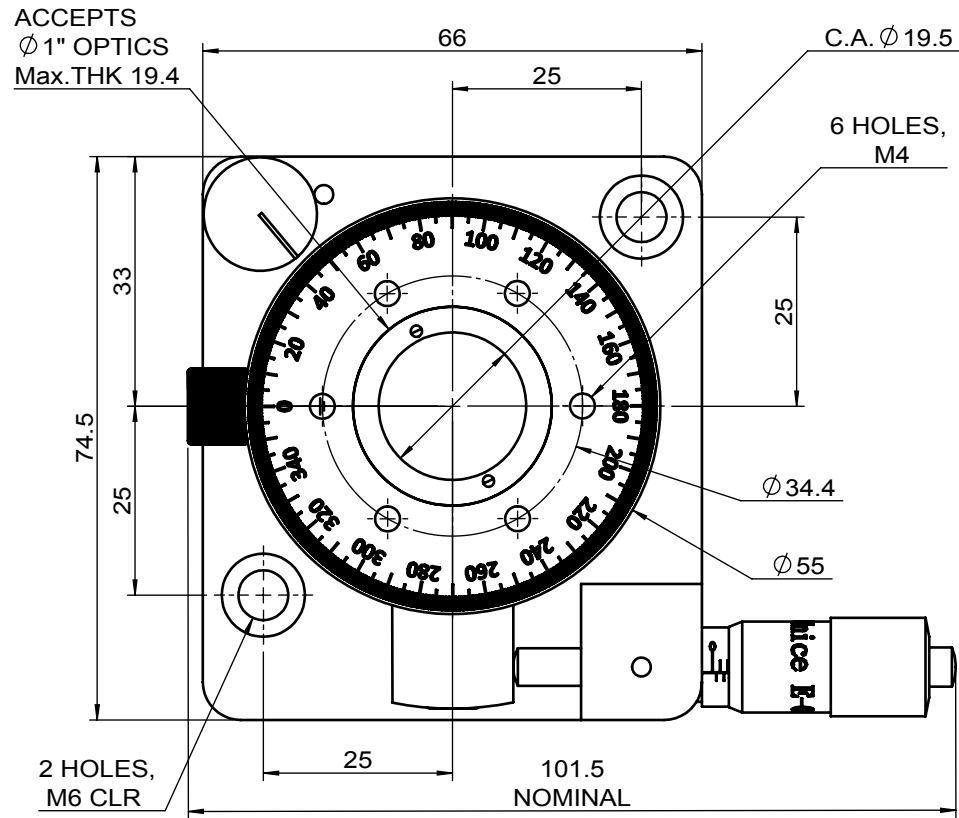

 <b>Unice E-O Services Inc.</b> No.5, Andong Rd., Chung Li District, Taoyuan City 32063, Taiwan, R.O.C.			TITLE:	
			06RSP-3M	
			DWG. NO.	06RSP-3M
			MATERIAL:	N/A
DRAWN	NAME	DATE	SCALE: 1:1.1	
ENG APPR.	Johnny	2018/4/13		
			REV	0