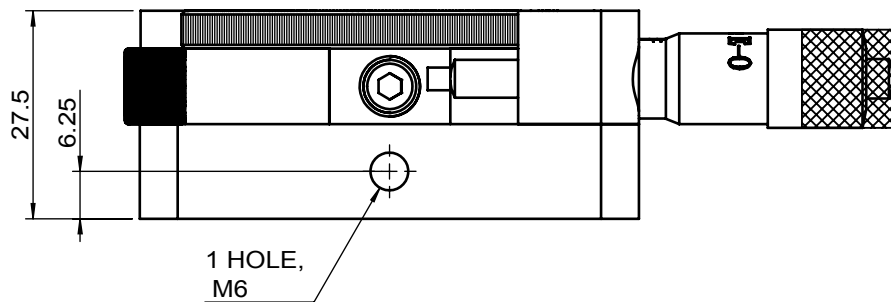

 <b>Unice E-O Services Inc.</b> No.5, Andong Rd., Chung Li District, Taoyuan City 32063, Taiwan, R.O.C.			TITLE:	
			06RSP-3M	
			DWG. NO.	06RSP-3M
			MATERIAL:	N/A
DRAWN	NAME	DATE	SCALE: 1:1.1	
ENG APPR.	Johnny	2018/4/13		
			REV	0