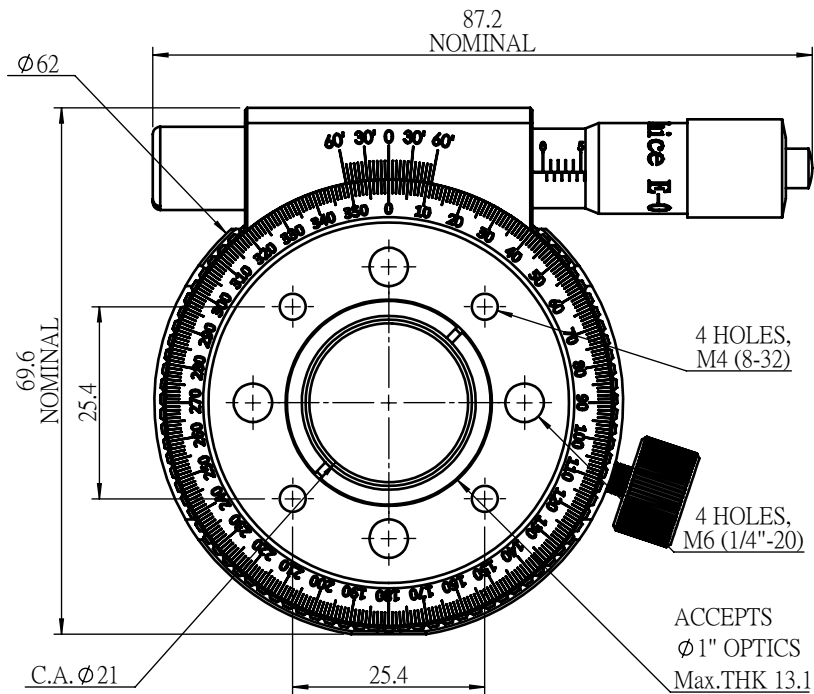

 Unice E-O Services Inc. No.5, Andong Rd., Chung Li District, Taoyuan City 32063, Taiwan, R.O.C.			TITLE:	
			06RSP-1A	
			DWG. NO.	06RSP-1A
			MATERIAL:	
			N/A	
DRAWN	Sky	2018/4/13	SCALE:	1:1
ENG APPR.	Johnny	2018/4/13	REV	0