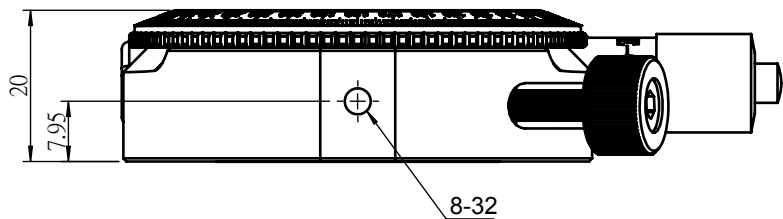

 Unice E-O Services Inc. No.5, Andong Rd., Chung Li District, Taoyuan City 32063, Taiwan, R.O.C.			TITLE:	
			06RSP-1A	
			DWG. NO.	06RSP-1A
			MATERIAL:	
			N/A	
DRAWN	Sky	2018/4/13	SCALE:	1:1
ENG APPR.	Johnny	2018/4/13	REV	0