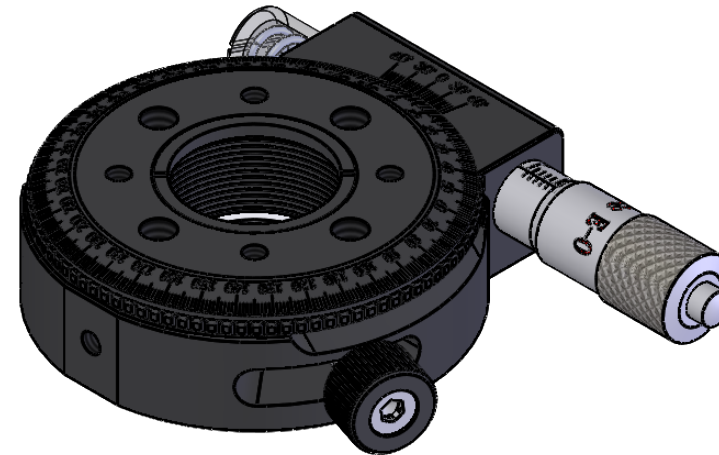

 Unice E-O Services Inc. No.5, Andong Rd., Chung Li District, Taoyuan City 32063, Taiwan, R.O.C.			TITLE:	
			06RSP-1A	
			DWG. NO.	06RSP-1A
			MATERIAL:	
			N/A	
DRAWN	Sky	2018/4/13	SCALE:	1:1
ENG APPR.	Johnny	2018/4/13	REV	0