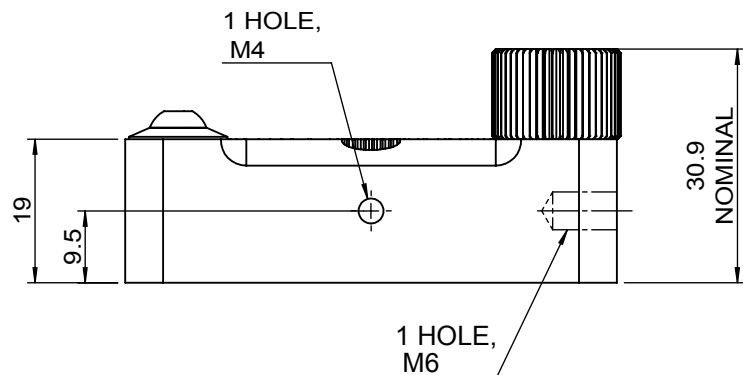

UNIT:m/m

 Unice E-O Services Inc. No.5, Andong Rd., Chung Li District, Taoyuan City 32063, Taiwan, R.O.C.			TITLE:	
			06RSA-1M	
			DWG. NO.	06RSA-1M
			MATERIAL:	
DRAWN			NAME	DATE
Sky			Johnny	2018/4/13
ENG APPR.			SCALE:	
Johnny			1:1	
			REV	0