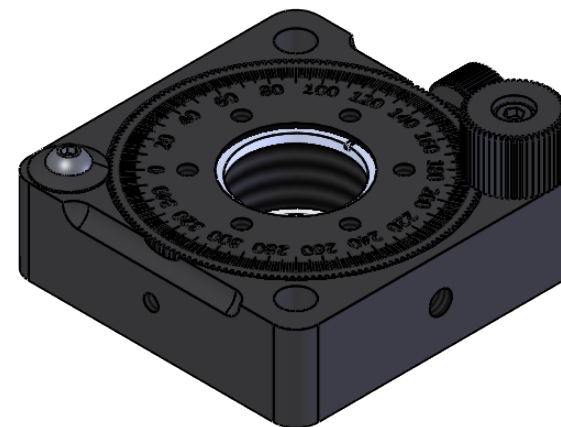

UNIT:m/m

 Unice E-O Services Inc. No.5, Andong Rd., Chung Li District, Taoyuan City 32063, Taiwan, R.O.C.			TITLE:	
			06RSA-1M	
			DWG. NO.	06RSA-1M
			MATERIAL:	
DRAWN			NAME	DATE
Sky			Johnny	2018/4/13
ENG APPR.			SCALE:	
Johnny			1:1	
			REV	0