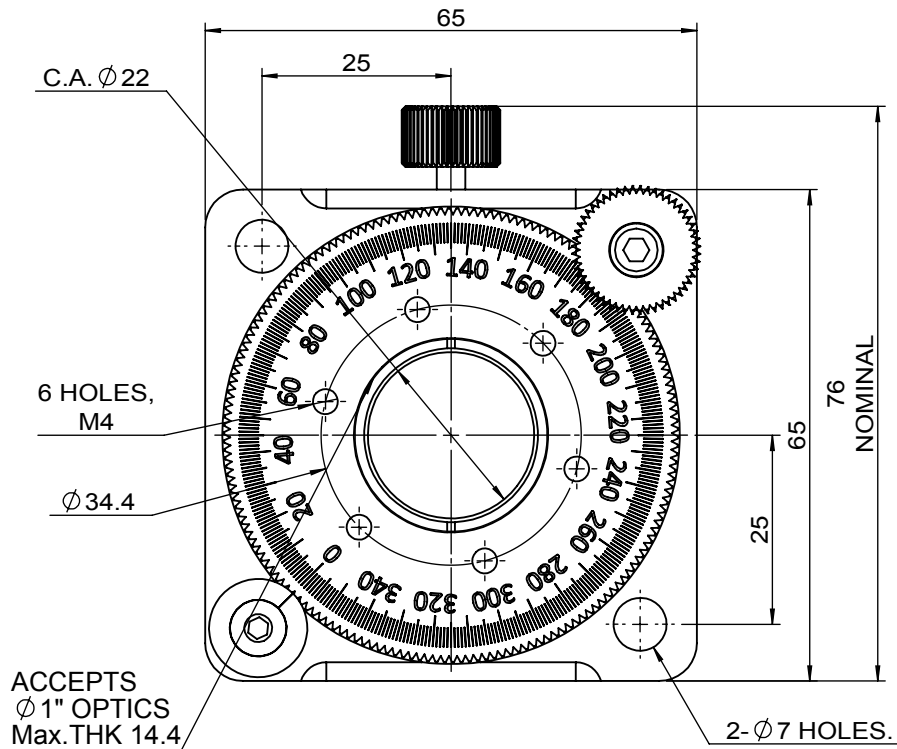

UNIT:m/m

 Unice E-O Services Inc. No.5, Andong Rd., Chung Li District, Taoyuan City 32063, Taiwan, R.O.C.			TITLE:	
			06RSA-1M	
			DWG. NO.	06RSA-1M
			MATERIAL:	
DRAWN			NAME	DATE
Sky			Johnny	2018/4/13
ENG APPR.			SCALE:	
Johnny			1:1	
			REV	0