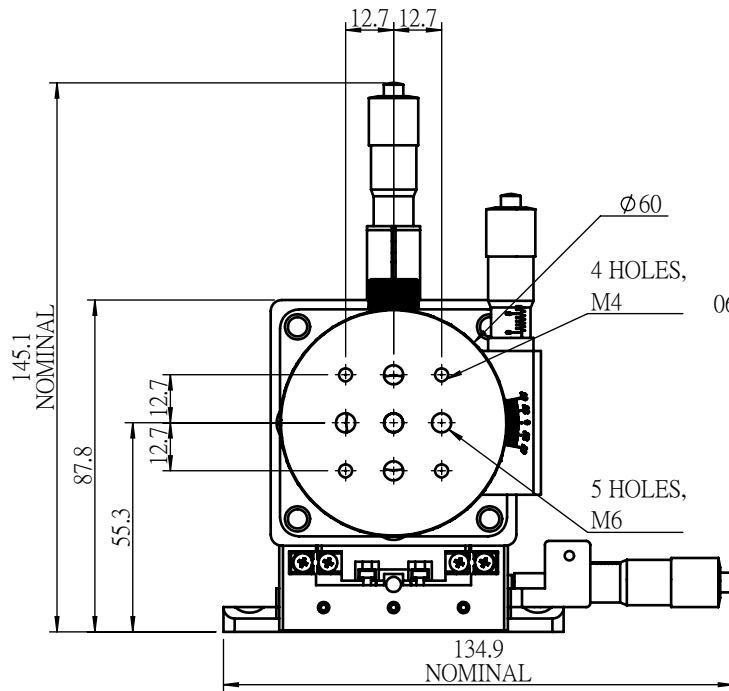

Multi Triple Rotation:XYZθ

UNIT:m/m

 Unice E-O Services Inc. No.5, Andong Rd., Chung Li District, Taoyuan City 32063, Taiwan, R.O.C.			TITLE:	
			06MTR-2R	
			DWG. NO.	06MTR-2R
			MATERIAL:	N/A
DRAWN	Sky	2018/1/24	SCALE:	1:2
ENG APPR.	Johnny	2018/1/24	REV	0