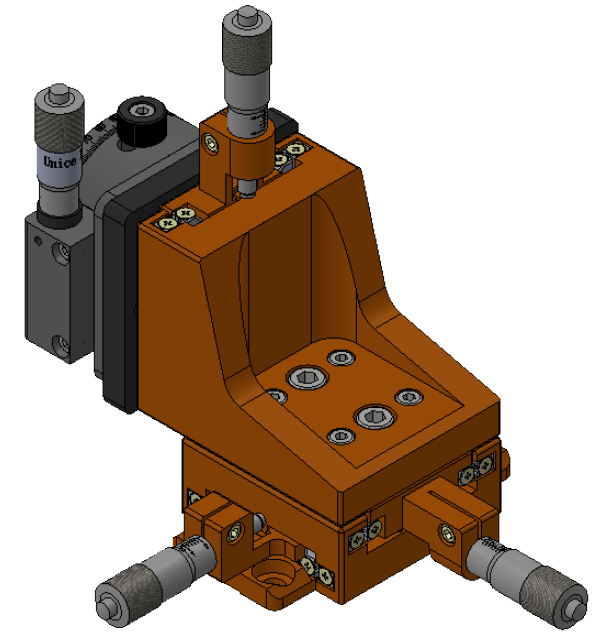

Multi Triple Rotation:XYZθ

UNIT:m/m

 Unice E-O Services Inc. No.5, Andong Rd., Chung Li District, Taoyuan City 32063, Taiwan, R.O.C.			TITLE:	
			06MTR-2R	
			DWG. NO.	06MTR-2R
			MATERIAL:	N/A
DRAWN	Sky	2018/1/24	SCALE:	1:2
ENG APPR.	Johnny	2018/1/24	REV	0