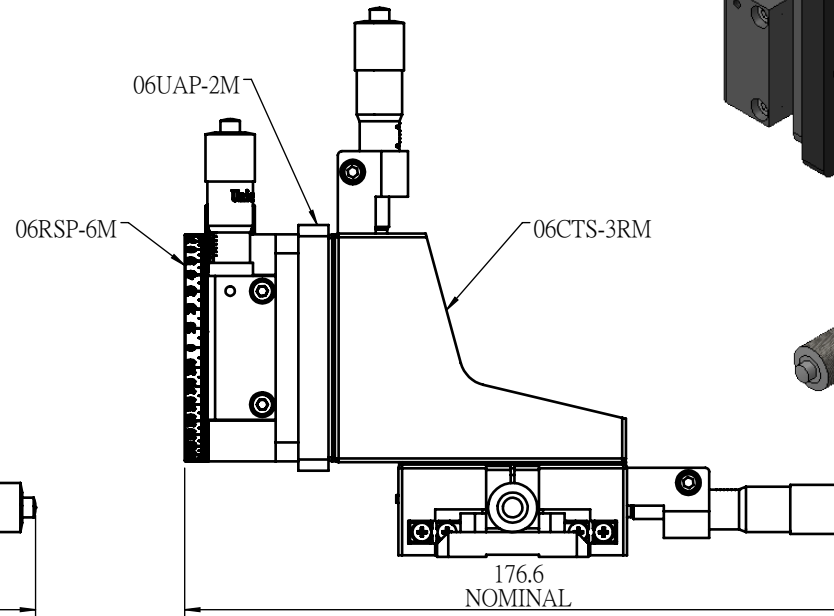

Multi Triple Rotation:XYZθ

UNIT:m/m

 Unice E-O Services Inc. No.5, Andong Rd., Chung Li District, Taoyuan City 32063, Taiwan, R.O.C.			TITLE:	
			06MTR-2R	
			DWG. NO.	06MTR-2R
			MATERIAL:	N/A
DRAWN	Sky	2018/1/24	SCALE:	1:2
ENG APPR.	Johnny	2018/1/24	REV	0