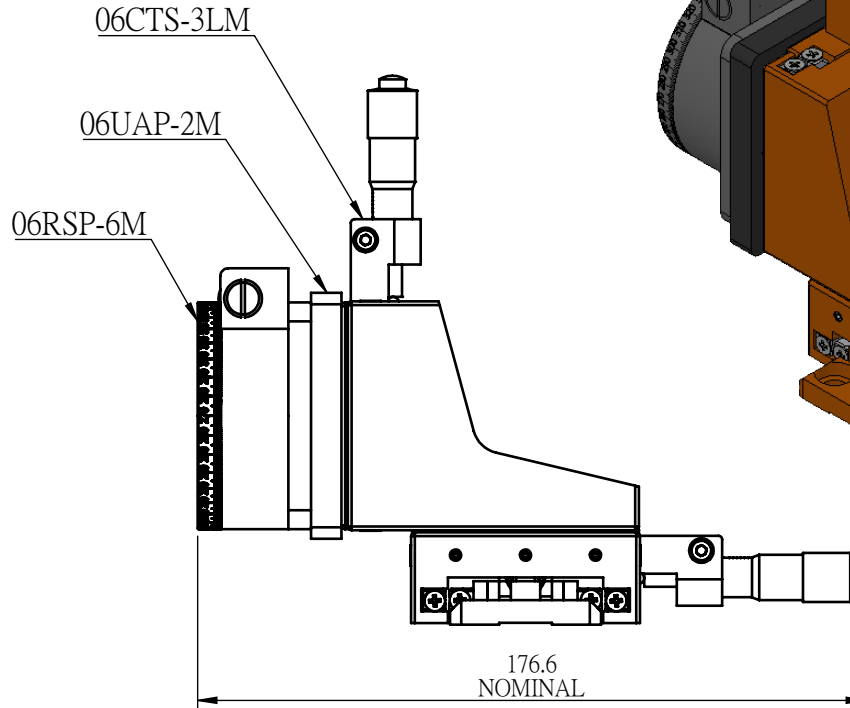

Multi Triple Rotation:XYZθ

 Unice E-O Services Inc. No.5, Andong Rd., Chung Li District, Taoyuan City 32063, Taiwan, R.O.C.			TITLE:	
			06MTR-2LM	
			DWG. NO.	06MTR-2LM
			MATERIAL:	N/A
DRAWN	Sky	2018/1/24	SCALE:	1:2
ENG APPR.	Johnny	2018/1/24	REV	0