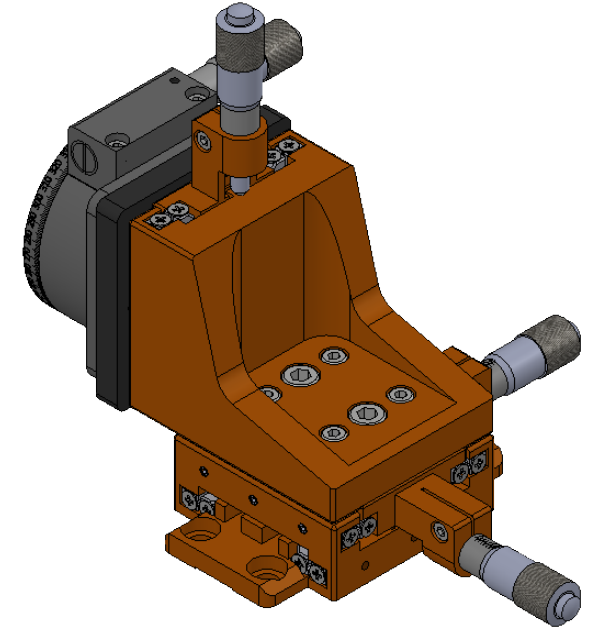

Multi Triple Rotation:XYZθ

 Unice E-O Services Inc. No.5, Andong Rd., Chung Li District, Taoyuan City 32063, Taiwan, R.O.C.			TITLE:	
			06MTR-2LM	
			DWG. NO.	06MTR-2LM
			MATERIAL:	N/A
DRAWN	Sky	2018/1/24	SCALE:	1:2
ENG APPR.	Johnny	2018/1/24	REV	0