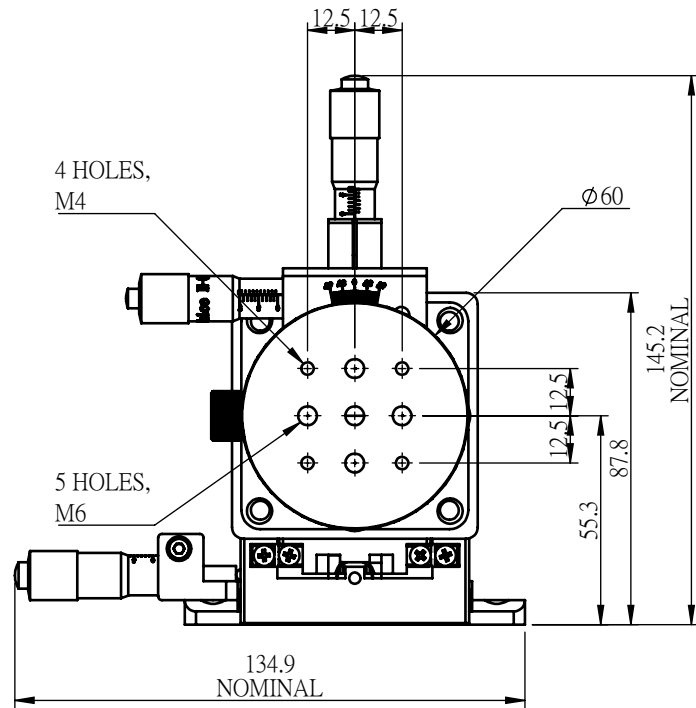

Multi Triple Rotation:XYZθ

 Unice E-O Services Inc. No.5, Andong Rd., Chung Li District, Taoyuan City 32063, Taiwan, R.O.C.			TITLE:	
			06MTR-2LM	
			DWG. NO.	06MTR-2LM
			MATERIAL:	N/A
DRAWN	Sky	2018/1/24	SCALE:	1:2
ENG APPR.	Johnny	2018/1/24	REV	0