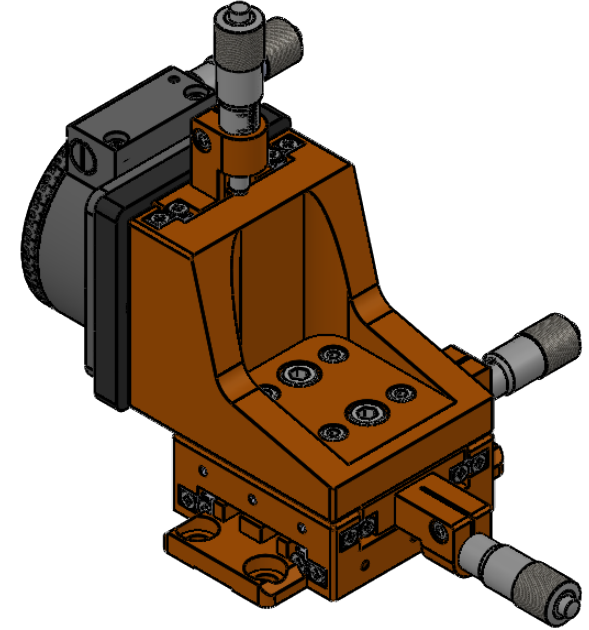

# Multi Triple Rotation:XYZθ

 <b>Unice E-O Services Inc.</b> No.5, Andong Rd., Chung Li District, Taoyuan City 32063, Taiwan, R.O.C.			TITLE:	
			06MTR-2L	
			DWG. NO.	06MTR-2L
			MATERIAL:	
			N/A	
DRAWN	Sky	2018/1/24	SCALE:	1:2
ENG APPR.	Johnny	2018/1/24	REV	0