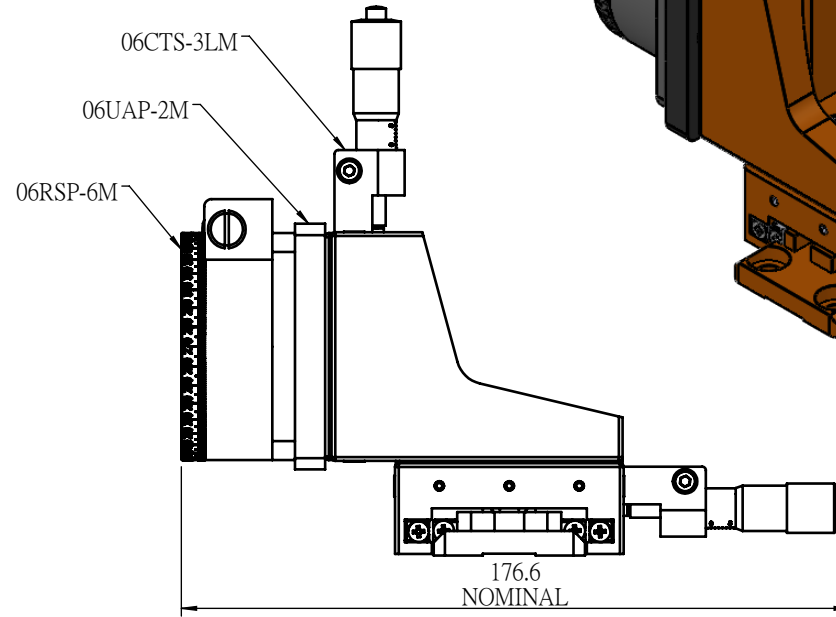

# Multi Triple Rotation:XYZθ

 <b>Unice E-O Services Inc.</b> No.5, Andong Rd., Chung Li District, Taoyuan City 32063, Taiwan, R.O.C.			TITLE:	
			06MTR-2L	
			DWG. NO.	06MTR-2L
			MATERIAL:	
			N/A	
DRAWN	Sky	2018/1/24	SCALE:	1:2
ENG APPR.	Johnny	2018/1/24	REV	0