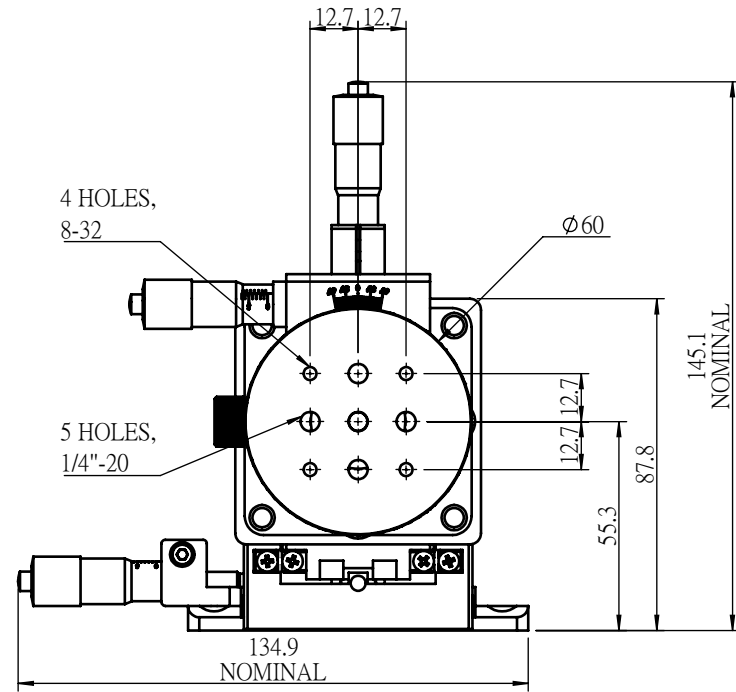

# Multi Triple Rotation:XYZθ

 <b>Unice E-O Services Inc.</b> No.5, Andong Rd., Chung Li District, Taoyuan City 32063, Taiwan, R.O.C.			TITLE:	
			06MTR-2L	
			DWG. NO.	06MTR-2L
			MATERIAL:	
			N/A	
DRAWN	Sky	2018/1/24	SCALE:	1:2
ENG APPR.	Johnny	2018/1/24	REV	0