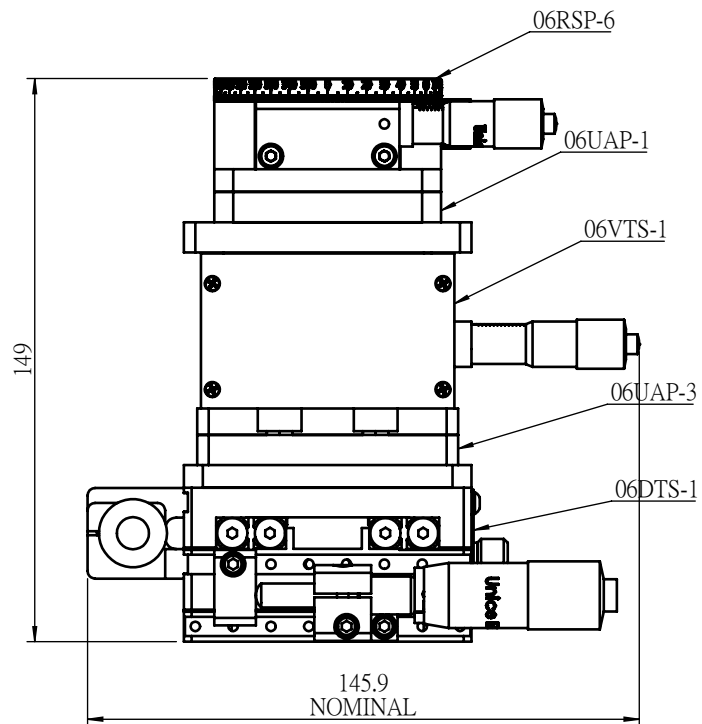

Multi Triple Rotation:XYZθ

 Unice E-O Services Inc. No.5, Andong Rd., Chung Li District, Taoyuan City 32063, Taiwan, R.O.C.			TITLE: 06MTR-1	
			DWG. NO.	06MTR-1
MATERIAL:			N/A	
DRAWN	Sky	2018/1/26	SCALE:	1:2
ENG APPR.	Johnny	2018/1/26	REV	0