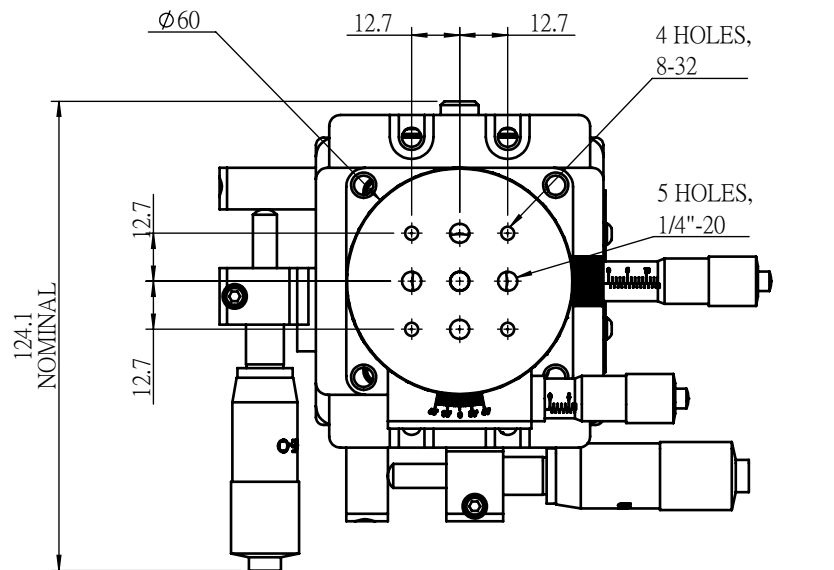

Multi Triple Rotation:XYZθ

 Unice E-O Services Inc. No.5, Andong Rd., Chung Li District, Taoyuan City 32063, Taiwan, R.O.C.			TITLE: 06MTR-1	
			DWG. NO.	06MTR-1
MATERIAL:			N/A	
DRAWN	Sky	2018/1/26	SCALE:	1:2
ENG APPR.	Johnny	2018/1/26	REV	0