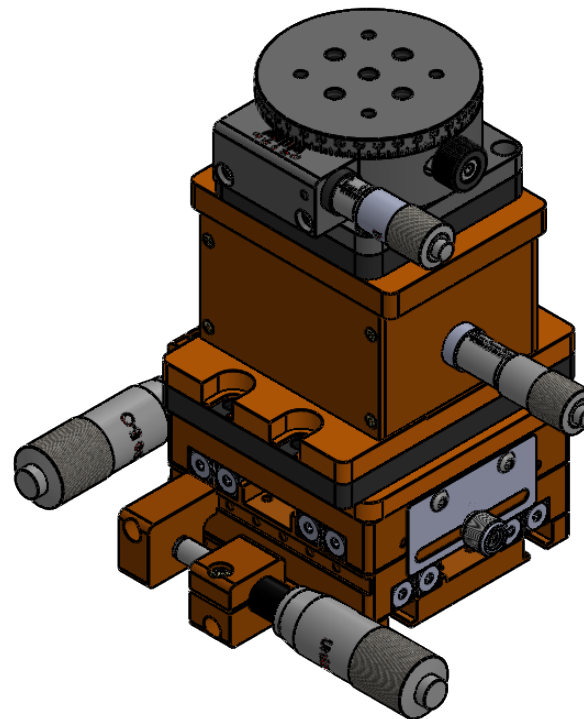

Multi Triple Rotation:XYZθ

 Unice E-O Services Inc. No.5, Andong Rd., Chung Li District, Taoyuan City 32063, Taiwan, R.O.C.			TITLE: 06MTR-1	
			DWG. NO.	06MTR-1
MATERIAL:			N/A	
DRAWN	Sky	2018/1/26	SCALE:	1:2
ENG APPR.	Johnny	2018/1/26	REV	0