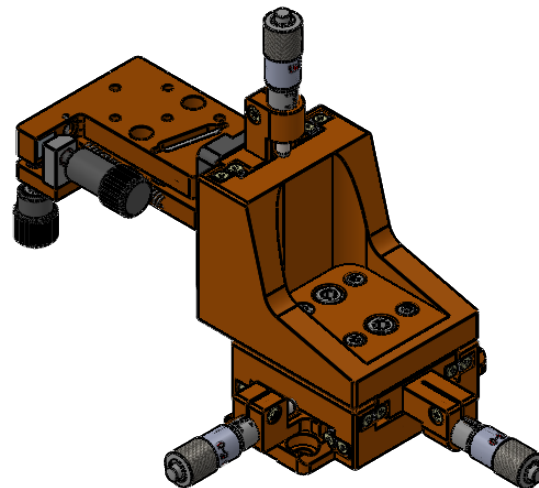

Multi Triple Alpha: XYZθ α

 Unice E-O Services Inc. No.5, Andong Rd., Chung Li District, Taoyuan City 32063, Taiwan, R.O.C.			TITLE:	
			06MTA-2R	
			DWG. NO.	06MTA-2R
			MATERIAL:	N/A
DRAWN	Terry	2020/6/20	SCALE:	1:2.6
ENG APPR.	Johnny	2020/6/20	REV	0