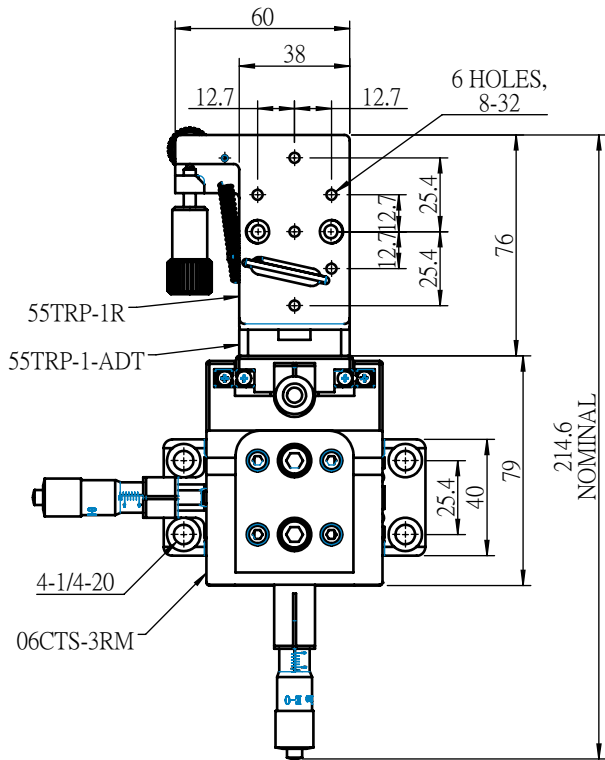

Multi Triple Alpha: XYZθ α

 Unice E-O Services Inc. No.5, Andong Rd., Chung Li District, Taoyuan City 32063, Taiwan, R.O.C.			TITLE:	
			06MTA-2R	
			DWG. NO.	06MTA-2R
			MATERIAL:	N/A
DRAWN	Terry	2020/6/20	SCALE:	1:2.6
ENG APPR.	Johnny	2020/6/20	REV	0