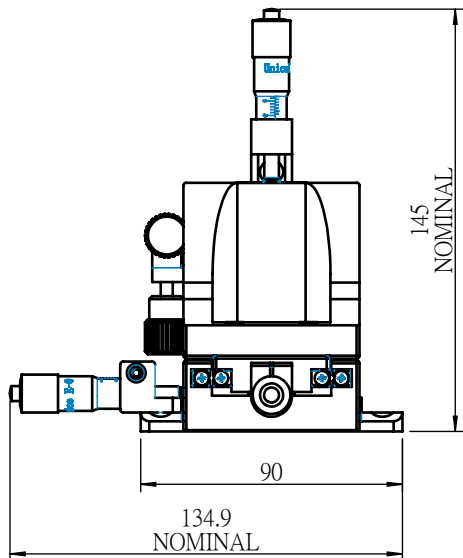

Multi Triple Alpha: XYZθ α

 Unice E-O Services Inc. No.5, Andong Rd., Chung Li District, Taoyuan City 32063, Taiwan, R.O.C.			TITLE:	
			06MTA-2R	
			DWG. NO.	06MTA-2R
			MATERIAL:	N/A
DRAWN	Terry	2020/6/20	SCALE:	1:2.6
ENG APPR.	Johnny	2020/6/20	REV	0