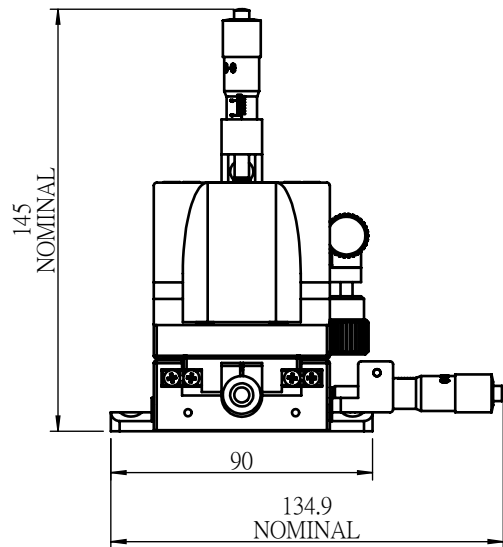

Multi Triple Alpha: XYZθα

 Unice E-O Services Inc. No.5, Andong Rd., Chung Li District, Taoyuan City 32063, Taiwan, R.O.C.			TITLE:	
			06MTA-2L	
			DWG. NO.	06MTA-2L
			MATERIAL:	
			N/A	
DRAWN	Terry	2020/6/20	SCALE:	1:2.6
ENG APPR.	Johnny	2020/6/20	REV	0