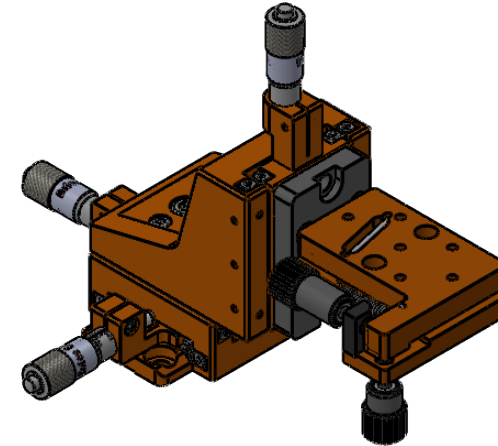

Multi Triple Alpha: XYZθα

 Unice E-O Services Inc. No.5, Andong Rd., Chung Li District, Taoyuan City 32063, Taiwan, R.O.C.			TITLE:	
			06MTA-2L	
			DWG. NO.	06MTA-2L
			MATERIAL:	
			N/A	
DRAWN	Terry	2020/6/20	SCALE:	1:2.6
ENG APPR.	Johnny	2020/6/20	REV	0