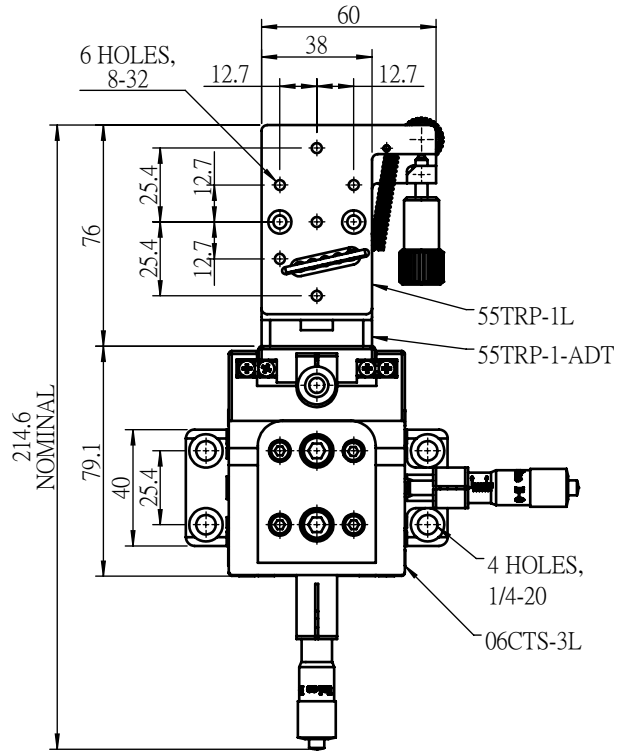

Multi Triple Alpha: XYZθα

 Unice E-O Services Inc. No.5, Andong Rd., Chung Li District, Taoyuan City 32063, Taiwan, R.O.C.			TITLE:	
			06MTA-2L	
			DWG. NO.	06MTA-2L
			MATERIAL:	
			N/A	
DRAWN	Terry	2020/6/20	SCALE:	1:2.6
ENG APPR.	Johnny	2020/6/20	REV	0