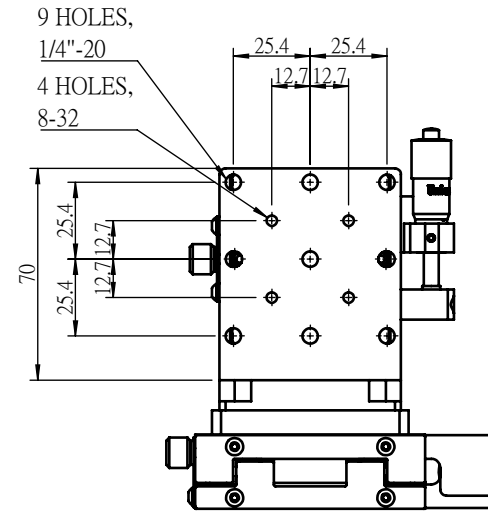

Multi Single Vertical: XZ

 Unice E-O Services Inc. No.5, Andong Rd., Chung Li District, Taoyuan City 32063, Taiwan, R.O.C.			TITLE:	
			06MVS-1	
			DWG. NO.	06MVS-1
			MATERIAL:	N/A
DRAWN	Sky	2018/2/9	SCALE:	1:2.5
ENG APPR.	Johnny	2018/2/9	REV	0

UNIT:m/m