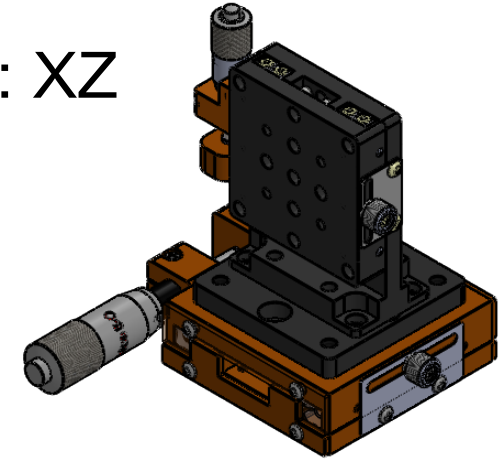

Multi Single Vertical: XZ

 Unice E-O Services Inc. No.5, Andong Rd., Chung Li District, Taoyuan City 32063, Taiwan, R.O.C.			TITLE:	
			06MVS-1	
			DWG. NO.	06MVS-1
			MATERIAL:	N/A
DRAWN	Sky	2018/2/9	SCALE:	1:2.5
ENG APPR.	Johnny	2018/2/9	REV	0