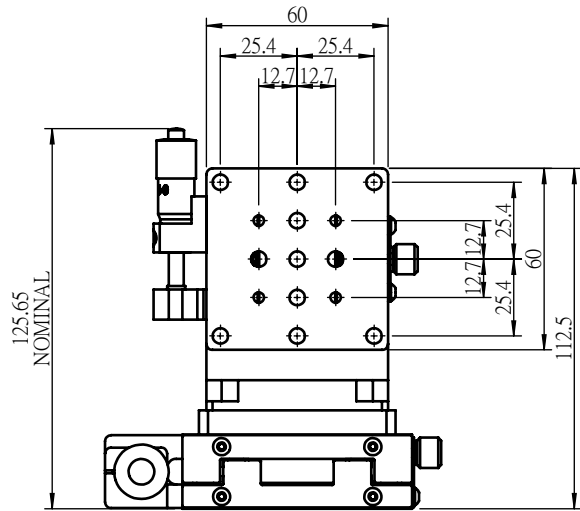

Multi Single Vertical: XZ

 Unice E-O Services Inc. No.5, Andong Rd., Chung Li District, Taoyuan City 32063, Taiwan, R.O.C.			TITLE:	
			06MVS-1	
			DWG. NO.	06MVS-1
			MATERIAL:	N/A
DRAWN	Sky	2018/2/9	SCALE:	1:2.5
ENG APPR.	Johnny	2018/2/9	REV	0

UNIT:m/m