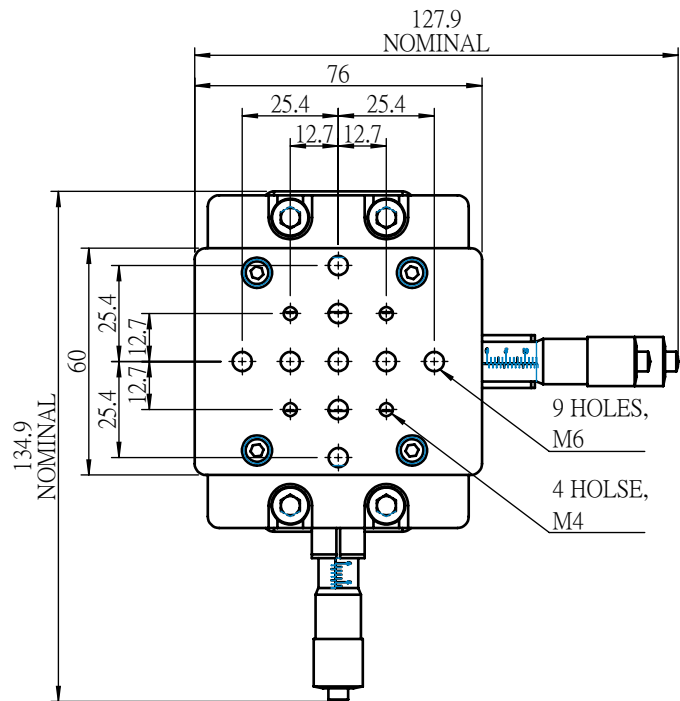

# Multi Double Vertical: XYZ

 <b>Unice E-O Services Inc.</b> No.5, Andong Rd., Chung Li District, Taoyuan City 32063, Taiwan, R.O.C.			TITLE:	
			06MDV-2	
			DWG. NO.	06MDV-2
			MATERIAL:	N/A
DRAWN	Sky	2017/10/27	SCALE:	1:2
ENG APPR.	Johnny	2017/10/27	REV	0