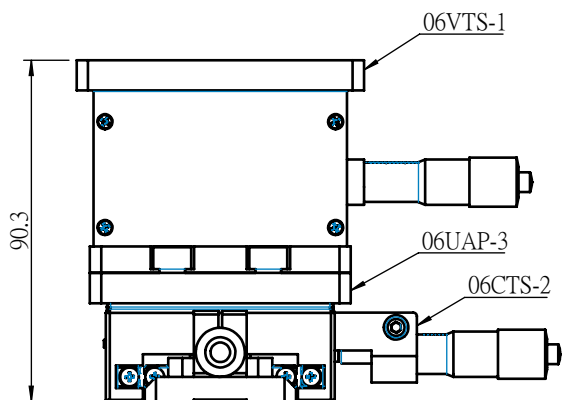

# Multi Double Vertical: XYZ

 <b>Unice E-O Services Inc.</b> No.5, Andong Rd., Chung Li District, Taoyuan City 32063, Taiwan, R.O.C.			TITLE:	
			06MDV-2	
			DWG. NO.	06MDV-2
			MATERIAL:	N/A
DRAWN	Sky	2017/10/27	SCALE:	1:2
ENG APPR.	Johnny	2017/10/27	REV	0