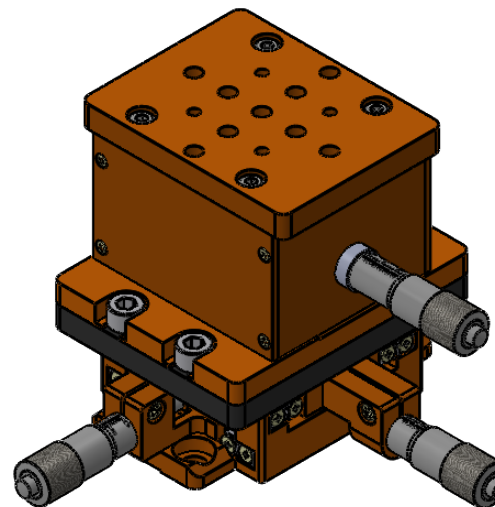

# Multi Double Vertical: XYZ

 <b>Unice E-O Services Inc.</b> No.5, Andong Rd., Chung Li District, Taoyuan City 32063, Taiwan, R.O.C.			TITLE:	
			06MDV-2	
			DWG. NO.	06MDV-2
			MATERIAL:	N/A
DRAWN	Sky	2017/10/27	SCALE:	1:2
ENG APPR.	Johnny	2017/10/27	REV	0