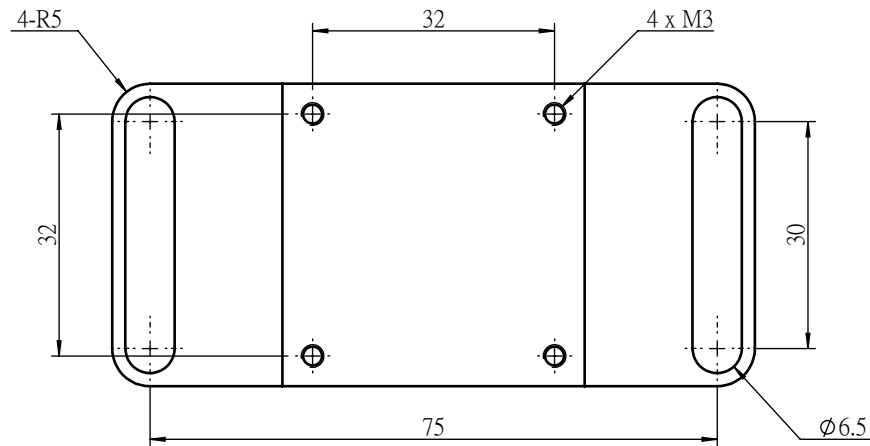

 Unice E-O Services Inc. No.5, Andong Rd., Chung Li District, Taoyuan City 32063, Taiwan, R.O.C.			TITLE:	
			06LSC-4016-AM	
			DWG. NO.	06LSC-4016-AM
			MATERIAL:	N/A
DRAWN	Sky	2018/6/12	SCALE:	1:1
ENG APPR.	Johnny	2018/6/12	REV	0