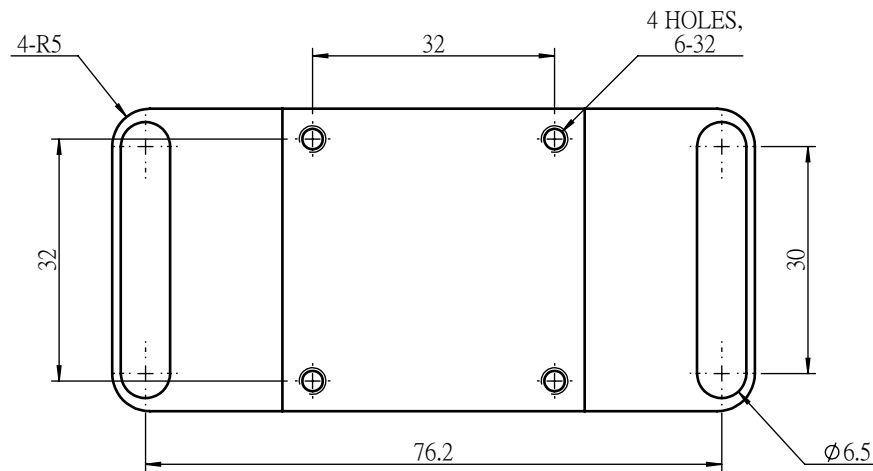

 Unice E-O Services Inc. No.5, Andong Rd., Chung Li District, Taoyuan City 32063, Taiwan, R.O.C.			TITLE:	
			06LSC-4016-A	
			DWG. NO.	06LSC-4016-A
			MATERIAL:	N/A
DRAWN	John	2023/9/15	SCALE:	1:1
ENG APPR.	Johnny	2023/9/15	REV	0