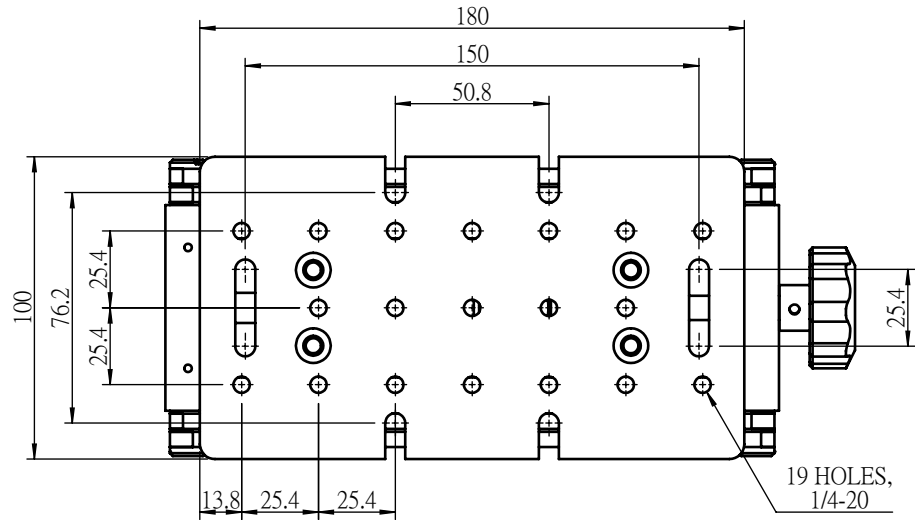

 Unice E-O Services Inc. No.5, Andong Rd., Chung Li District, Taoyuan City 32063, Taiwan, R.O.C.			TITLE:	
			06LJK-60	
			DWG. NO.	06LJK-60
			MATERIAL:	N/A
DRAWN	Sky	2020/2/27	SCALE:	1:2.5
ENG APPR.	Johnny	2020/2/27	REV	0