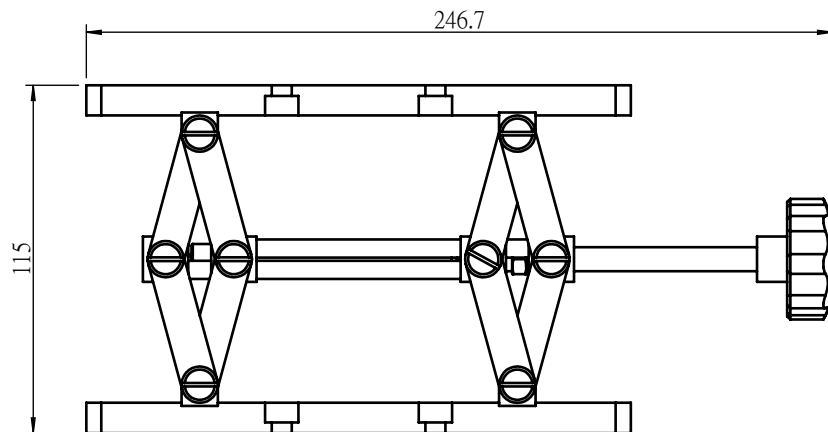

 Unice E-O Services Inc. No.5, Andong Rd., Chung Li District, Taoyuan City 32063, Taiwan, R.O.C.			TITLE:	
			06LJK-60	
			DWG. NO.	06LJK-60
			MATERIAL:	N/A
DRAWN	Sky	2020/2/27	SCALE:	1:2.5
ENG APPR.	Johnny	2020/2/27	REV	0