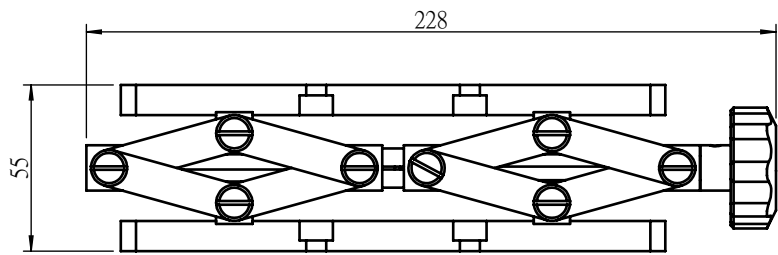

 Unice E-O Services Inc. No.5, Andong Rd., Chung Li District, Taoyuan City 32063, Taiwan, R.O.C.			TITLE:	
			06LJK-60	
			DWG. NO.	06LJK-60
			MATERIAL:	N/A
DRAWN	Sky	2020/2/27	SCALE:	1:2.5
ENG APPR.	Johnny	2020/2/27	REV	0