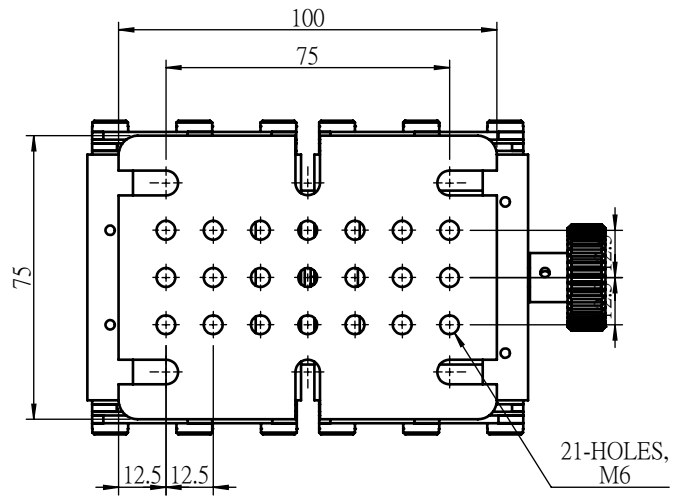

UNIT:m/m

 <b>Unice E-O Services Inc.</b> No.5, Andong Rd., Chung Li District, Taoyuan City 32063, Taiwan, R.O.C.			TITLE:	
			06LJK-25M	
			DWG. NO.	06LJK-25M
			MATERIAL:	N/A
DRAWN	NAME	DATE	SCALE: 1:2	
ENG APPR.	Johnny	2018/8/28		
REV				