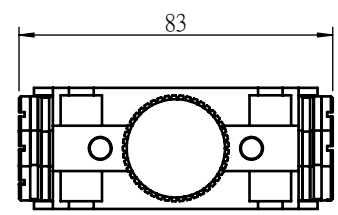

UNIT:m/m

 <b>Unice E-O Services Inc.</b> No.5, Andong Rd., Chung Li District, Taoyuan City 32063, Taiwan, R.O.C.			TITLE:	
			06LJK-25M	
			DWG. NO.	06LJK-25M
			MATERIAL:	N/A
DRAWN	NAME	DATE	SCALE: 1:2	
ENG APPR.	Johnny	2018/8/28		
REV				