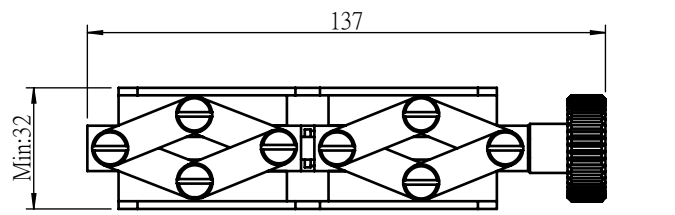

UNIT:m/m

 <b>Unice E-O Services Inc.</b> No.5, Andong Rd., Chung Li District, Taoyuan City 32063, Taiwan, R.O.C.			TITLE:	
			06LJK-25M	
			DWG. NO.	06LJK-25M
			MATERIAL:	N/A
DRAWN	NAME	DATE	SCALE: 1:2	
ENG APPR.	Johnny	2018/8/28		
REV				