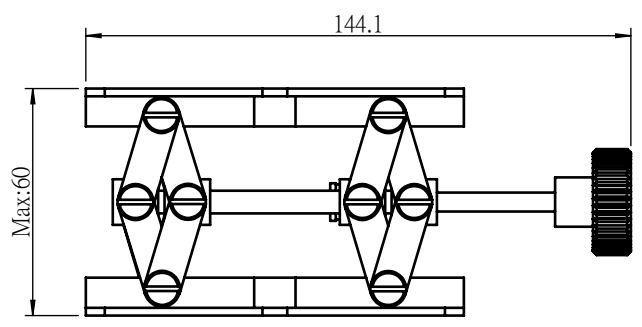

UNIT:m/m

 <b>Unice E-O Services Inc.</b> No.5, Andong Rd., Chung Li District, Taoyuan City 32063, Taiwan, R.O.C.			TITLE:	
			06LJK-25M	
			DWG. NO.	06LJK-25M
			MATERIAL:	N/A
DRAWN	NAME	DATE	SCALE: 1:2	
ENG APPR.	Johnny	2018/8/28		
REV				