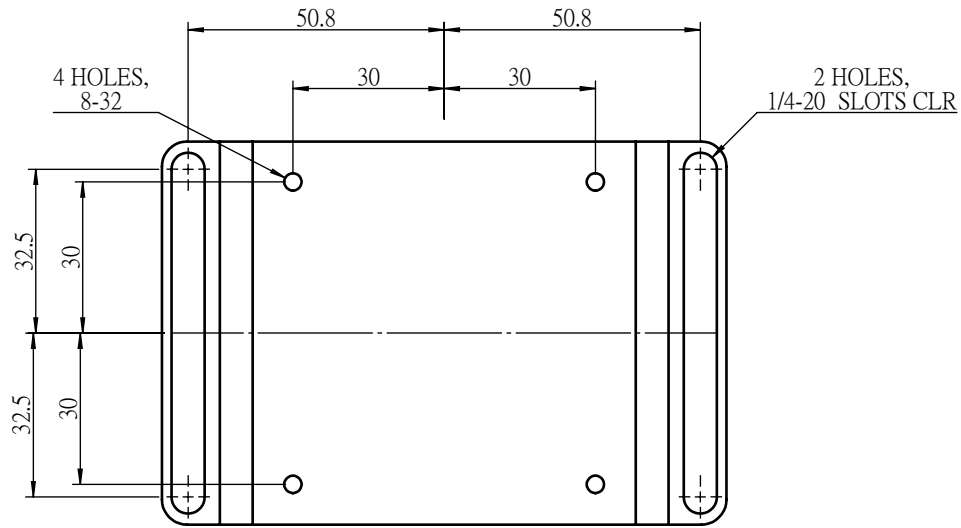

 Unice E-O Services Inc. No.5, Andong Rd., Chung Li District, Taoyuan City 32063, Taiwan, R.O.C.			TITLE:	
			06HWS-1A	
			DWG. NO.	06HWS-1A
			MATERIAL:	N/A
DRAWN	John	2023/8/17	SCALE:	1:1.5
ENG APPR.	Johnny	2023/8/17	REV	0