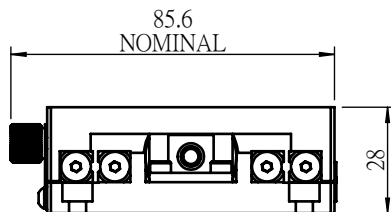

 <b>Unice E-O Services Inc.</b> No.5, Andong Rd., Chung Li District, Taoyuan City 32063, Taiwan, R.O.C.			TITLE:	
			06HWS-1	
			DWG. NO.	06HWS-1
			MATERIAL:	N/A
DRAWN	John	2023/8/16	SCALE:	1:2
ENG APPR.	Johnny	2023/8/16	REV	0