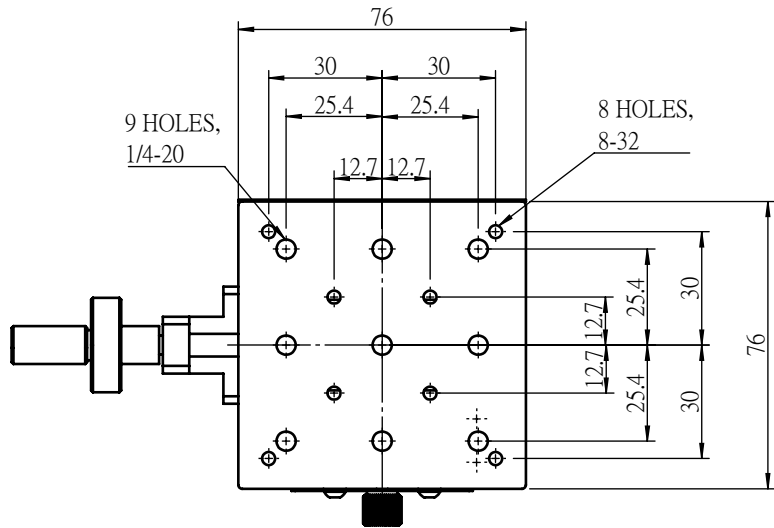

 <b>Unice E-O Services Inc.</b> No.5, Andong Rd., Chung Li District, Taoyuan City 32063, Taiwan, R.O.C.			TITLE:	
			06HWS-1	
			DWG. NO.	06HWS-1
			MATERIAL:	N/A
DRAWN	John	2023/8/16	SCALE:	1:2
ENG APPR.	Johnny	2023/8/16	REV	0