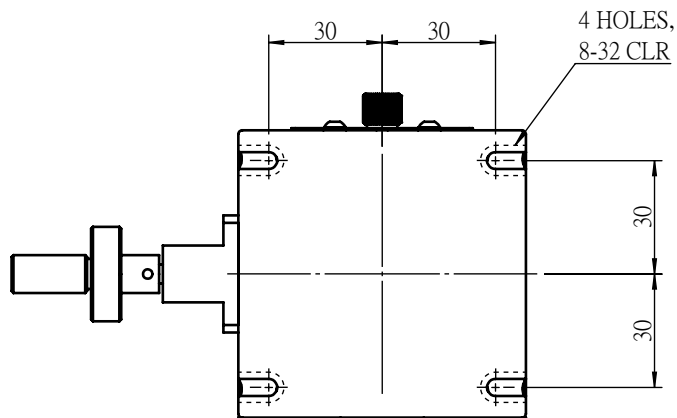

 <b>Unice E-O Services Inc.</b> No.5, Andong Rd., Chung Li District, Taoyuan City 32063, Taiwan, R.O.C.			TITLE:	
			06HWS-1	
			DWG. NO.	06HWS-1
			MATERIAL:	N/A
DRAWN	John	2023/8/16	SCALE:	1:2
ENG APPR.	Johnny	2023/8/16	REV	0