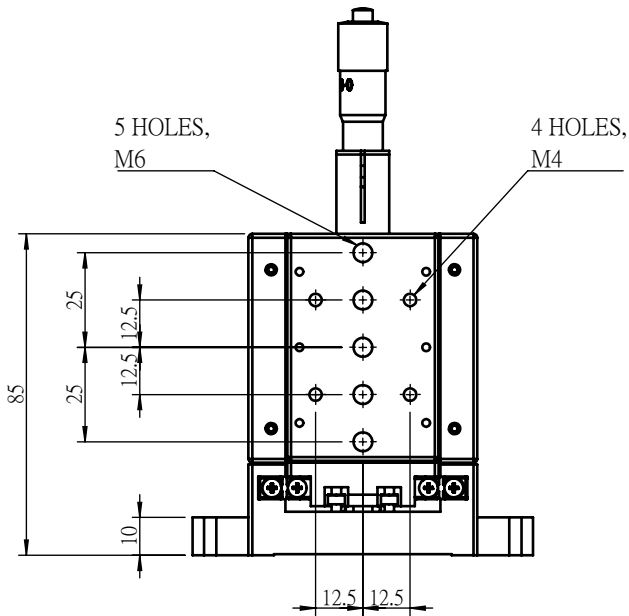

A  
B  
C  
D  
E  
F

A  
B  
C  
D  
E  
F

 <b>Unice E-O Services Inc.</b> No.5, Andong Rd., Chung Li District, Taoyuan City 32063, Taiwan, R.O.C.			TITLE: 06CTS-XZM	
			DWG. NO.	06CTS-XZM
DRAWN			MATERIAL: N/A	
ENG APPR.			SCALE:	1:2
			REV	0