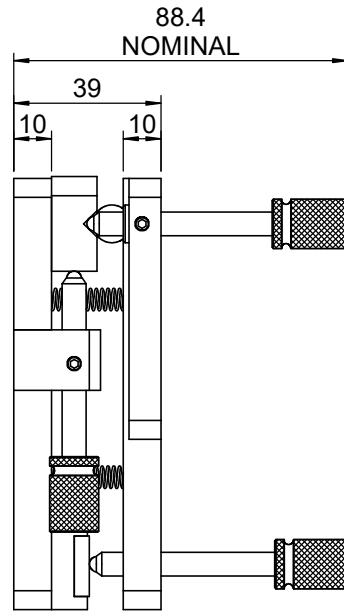

 Unice E-O Services Inc. No.5, Andong Rd., Chung Li District, Taoyuan City 32063, Taiwan, R.O.C.			TITLE: 05TRP-3M	
			DWG. NO.	05TRP-3M
MATERIAL:			N/A	
DRAWN	Miki	2010/12/30	SCALE:	1:2
ENG APPR.	Johnny	2010/12/30	REV	0