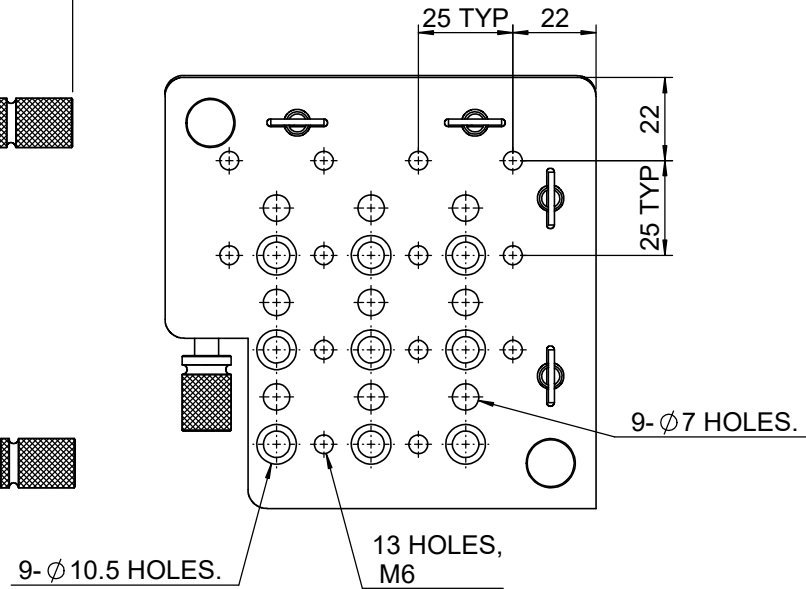

 Unice E-O Services Inc. No.5, Andong Rd., Chung Li District, Taoyuan City 32063, Taiwan, R.O.C.			TITLE: 05TRP-3M	
			DWG. NO.	05TRP-3M
MATERIAL:			N/A	
DRAWN	Miki	2010/12/30	SCALE:	1:2
ENG APPR.	Johnny	2010/12/30	REV	0