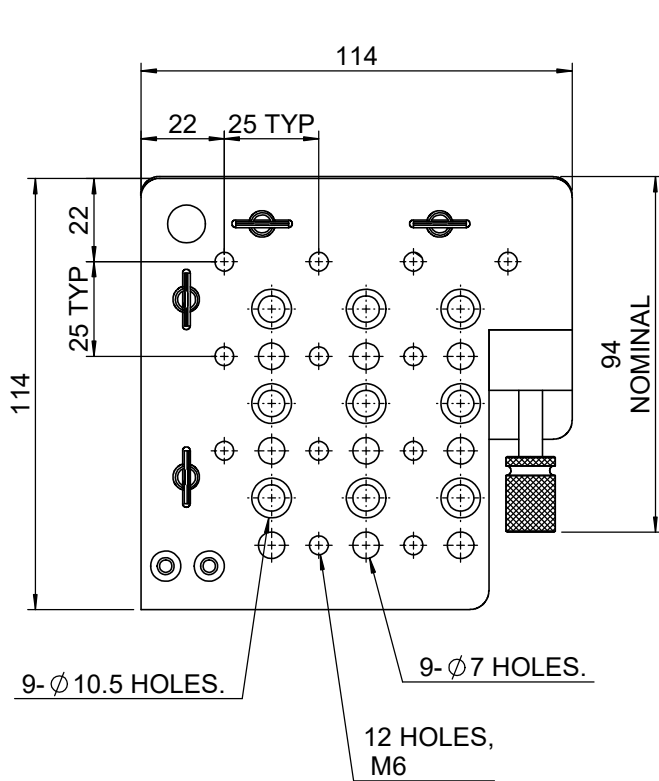

 Unice E-O Services Inc. No.5, Andong Rd., Chung Li District, Taoyuan City 32063, Taiwan, R.O.C.			TITLE: 05TRP-3M	
			DWG. NO.	05TRP-3M
MATERIAL:			N/A	
DRAWN	Miki	2010/12/30	SCALE:	1:2
ENG APPR.	Johnny	2010/12/30	REV	0