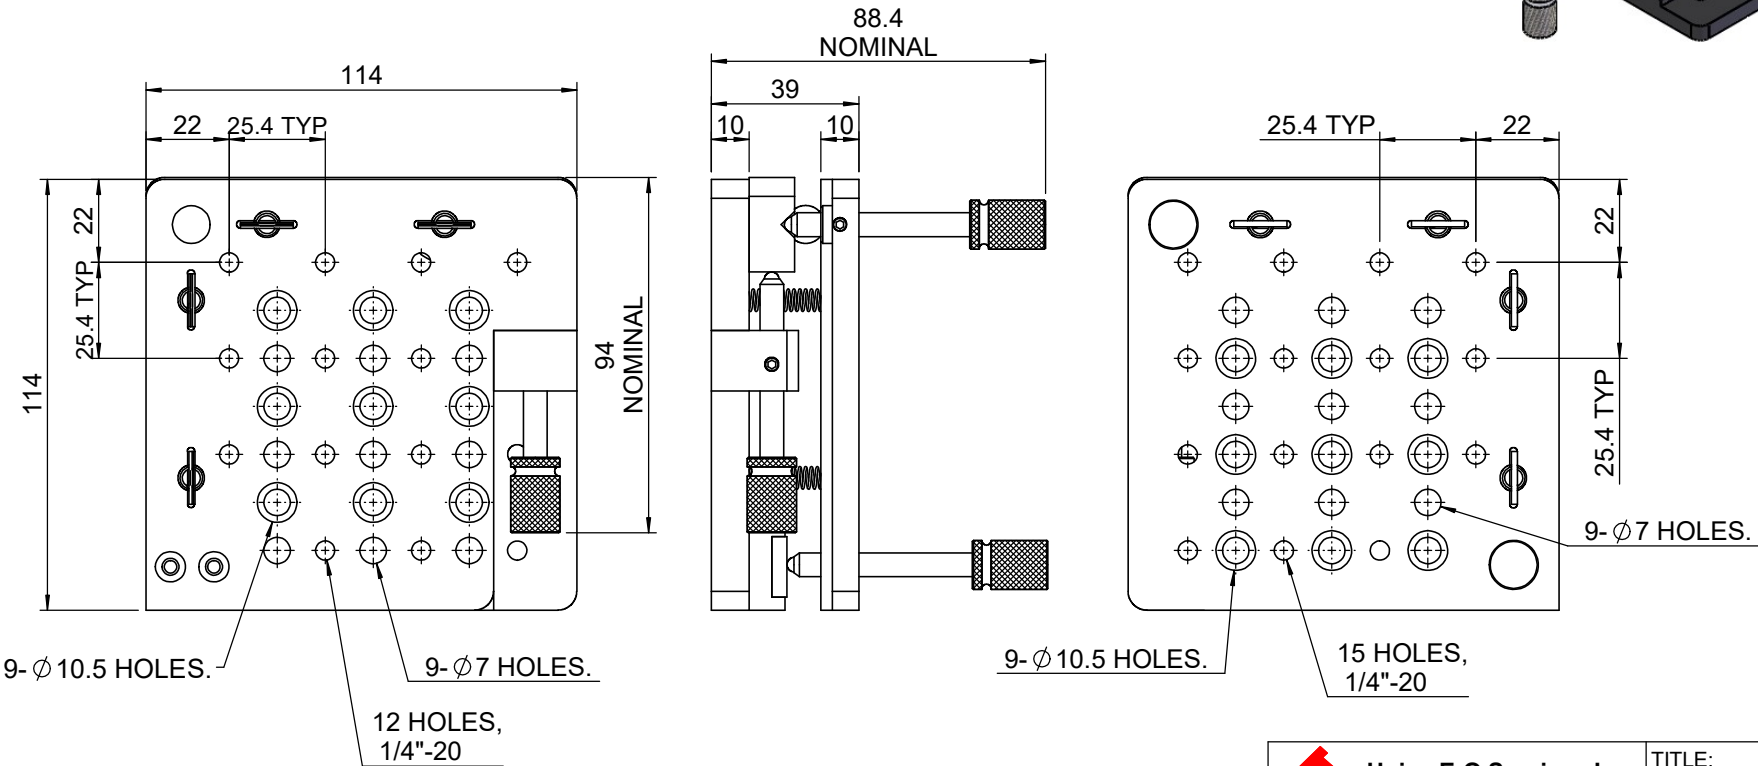

 Unice E-O Services Inc. No.5, Andong Rd., Chung Li District, Taoyuan City 32063, Taiwan, R.O.C.	TITLE:		05TRP-3
	DWG. NO:		05TRP-3
	NAME	DATE	MATERIAL:
DRAWN	Miki	2010/12/30	N/A
ENG APPR.	Johnny	2010/12/30	SCALE: 1:2
			REV 0