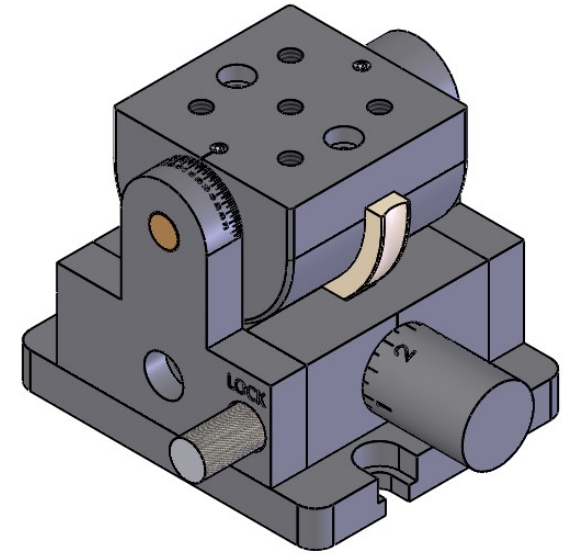

 Unice E-O Services Inc. No.5, Andong Rd., Chung Li District, Taoyuan City 32063, Taiwan, R.O.C.			TITLE: 05APT-1M	
			DWG. NO.	05APT-1M
MATERIAL:			N/A	
DRAWN	Miki	2010/12/30	SCALE:	1:1.5
ENG APPR.	Johnny	2010/12/30	REV	0