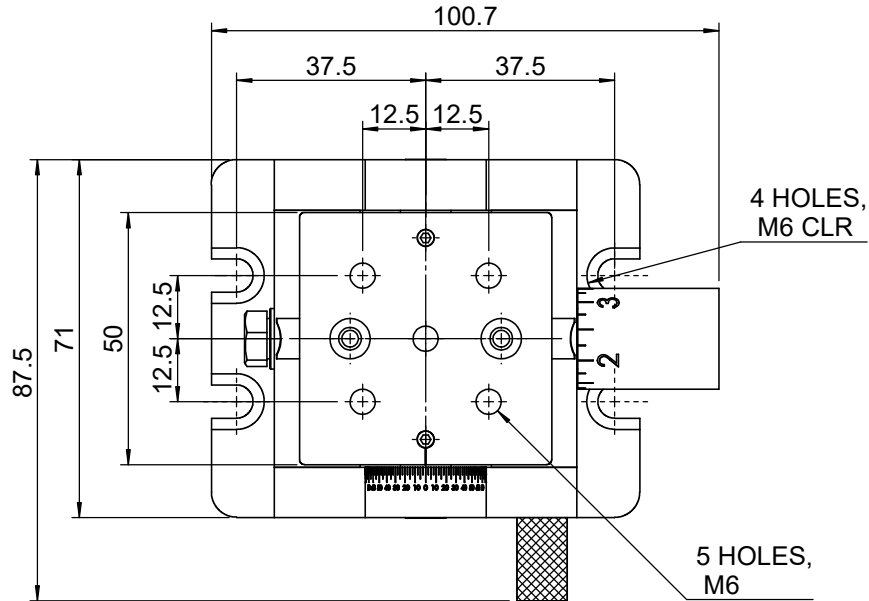

 Unice E-O Services Inc. No.5, Andong Rd., Chung Li District, Taoyuan City 32063, Taiwan, R.O.C.			TITLE: 05APT-1M	
			DWG. NO.	05APT-1M
MATERIAL:			N/A	
DRAWN	Miki	2010/12/30	SCALE:	1:1.5
ENG APPR.	Johnny	2010/12/30	REV	0