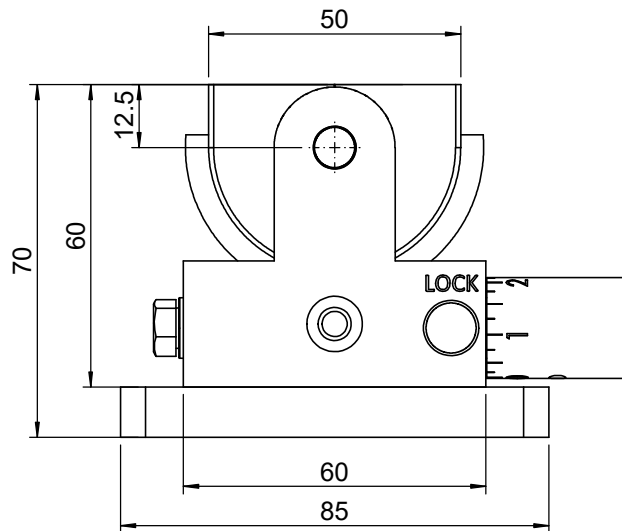

 Unice E-O Services Inc. No.5, Andong Rd., Chung Li District, Taoyuan City 32063, Taiwan, R.O.C.			TITLE: 05APT-1M	
			DWG. NO.	05APT-1M
MATERIAL:			N/A	
DRAWN	Miki	2010/12/30	SCALE:	1:1.5
ENG APPR.	Johnny	2010/12/30	REV	0