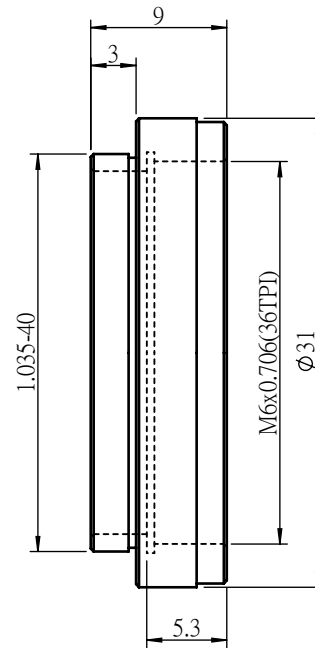

 Unice E-O Services Inc. No.5, Andong Rd., Chung Li District, Taoyuan City 32063, Taiwan, R.O.C.			TITLE:	
			04TAS1-M26-09L	
			DWG. NO.	04TAS1-M26-09L
			MATERIAL:	N/A
DRAWN	Sky	2018/11/16	SCALE:	2:1
ENG APPR.	Johnny	2018/11/16	REV	0