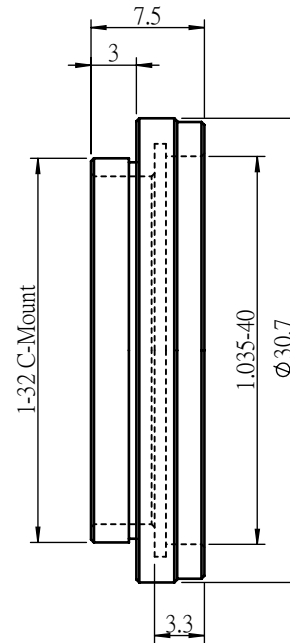

 Unice E-O Services Inc. No.5, Andong Rd., Chung Li District, Taoyuan City 32063, Taiwan, R.O.C.			TITLE:	
			04TAC-S1-07L	
			DWG. NO.	04TAC-S1-07L
			MATERIAL:	N/A
DRAWN	Sky	2018/11/16	SCALE:	2:1
ENG APPR.	Johnny	2018/11/16	REV	0

UNIT:m/m