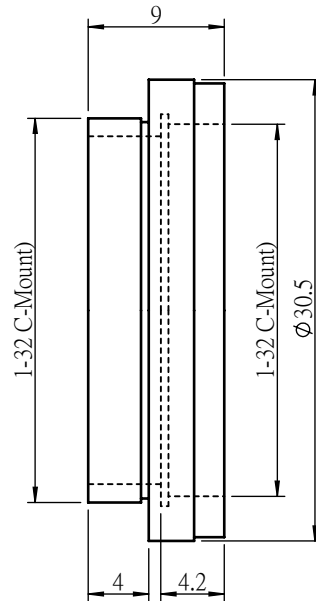

UNIT:m/m

 <b>Unice E-O Services Inc.</b> No.5, Andong Rd., Chung Li District, Taoyuan City 32063, Taiwan, R.O.C.			TITLE:	
			04TAC-C-09L	
			DWG. NO.	04TAC-C-09L
			MATERIAL:	N/A
DRAWN	Sky	2018/11/16	SCALE:	2:1
ENG APPR.	Johnny	2018/11/16	REV	0