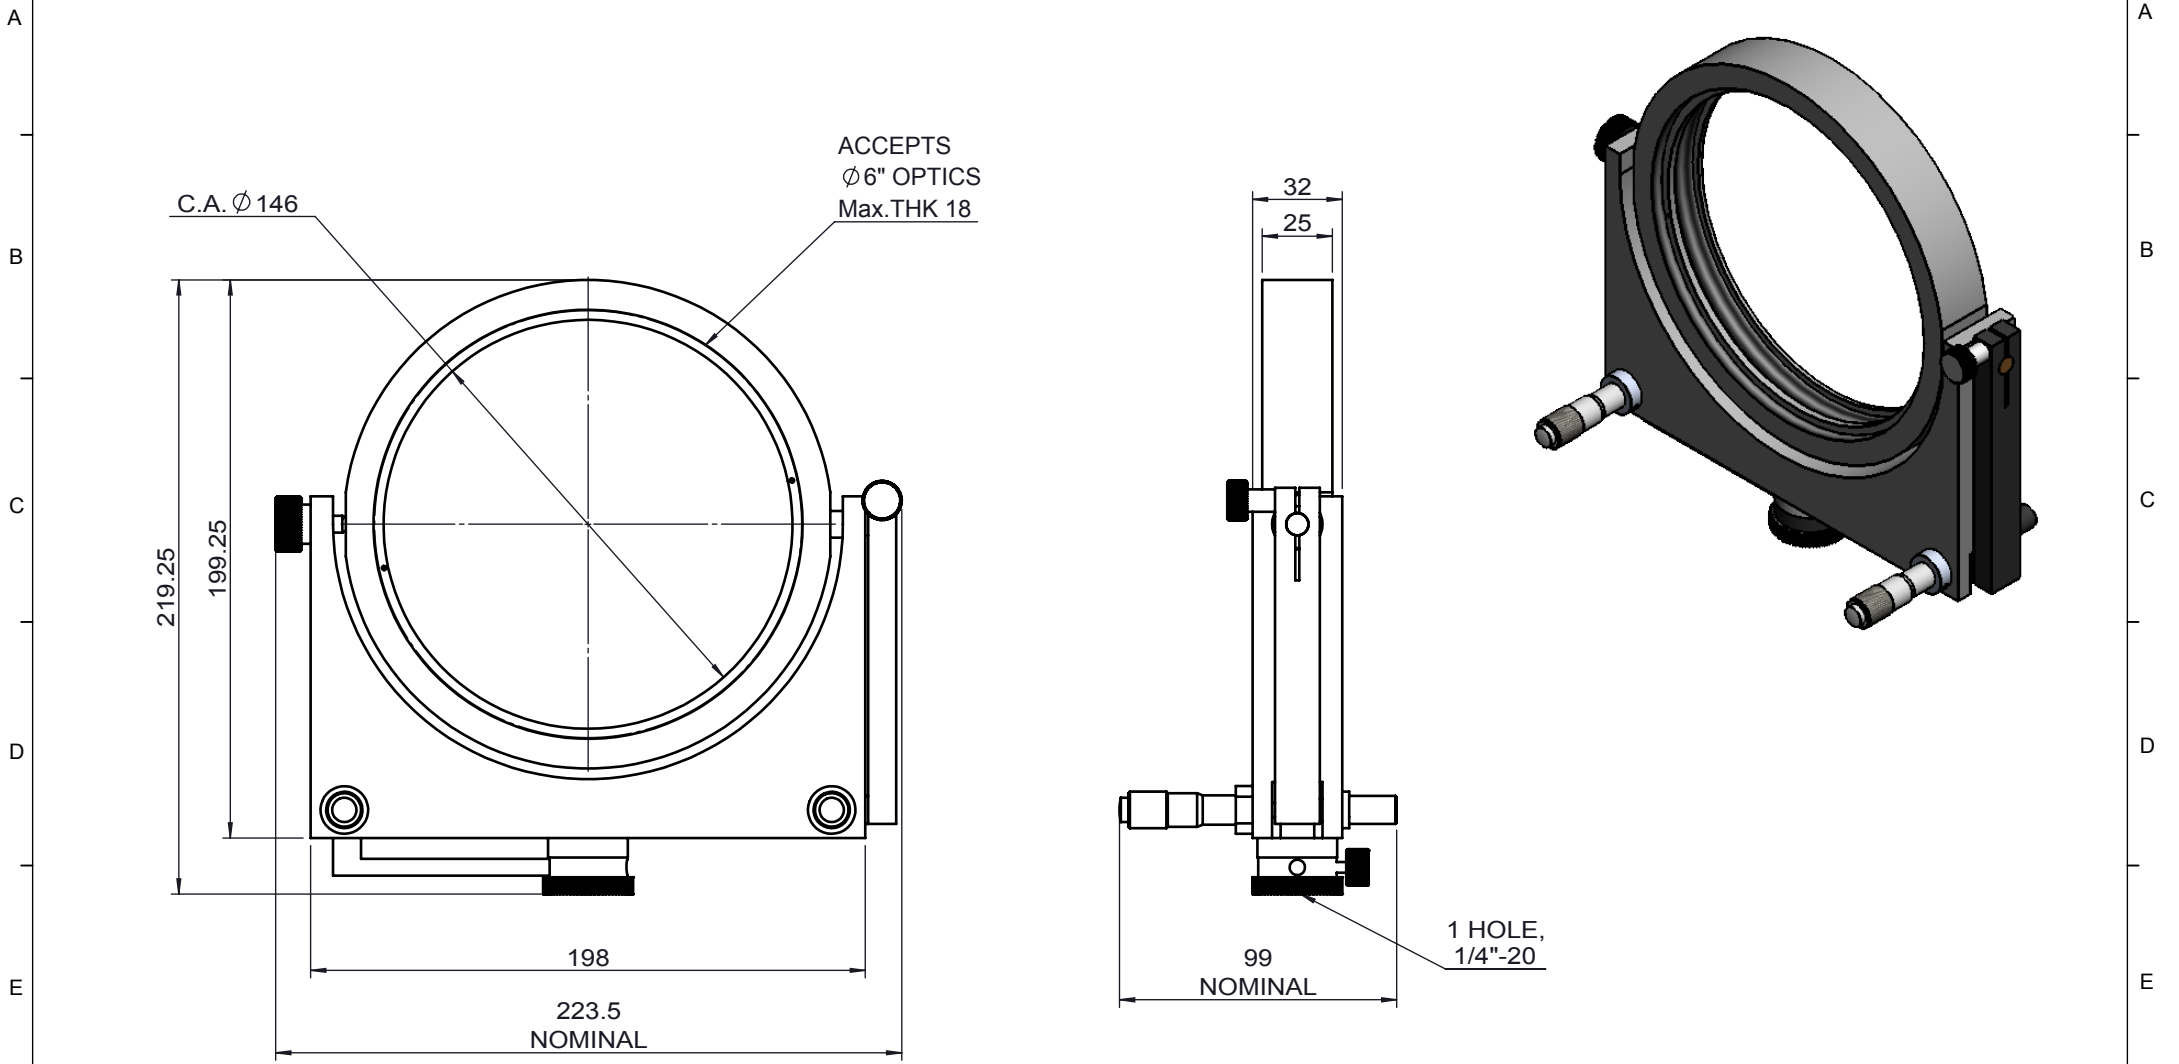

UNIT:m/m

 Unice E-O Services Inc. No.5, Andong Rd., Chung Li District, Taoyuan City 32063, Taiwan, R.O.C.			TITLE:	
			04PMH-6	
			DWG. NO.	04PMH-6
			MATERIAL:	N/A
DRAWN	Sky	2018/10/9	SCALE:	1:2.7
ENG APPR.	Johnny	2018/10/9	REV	0