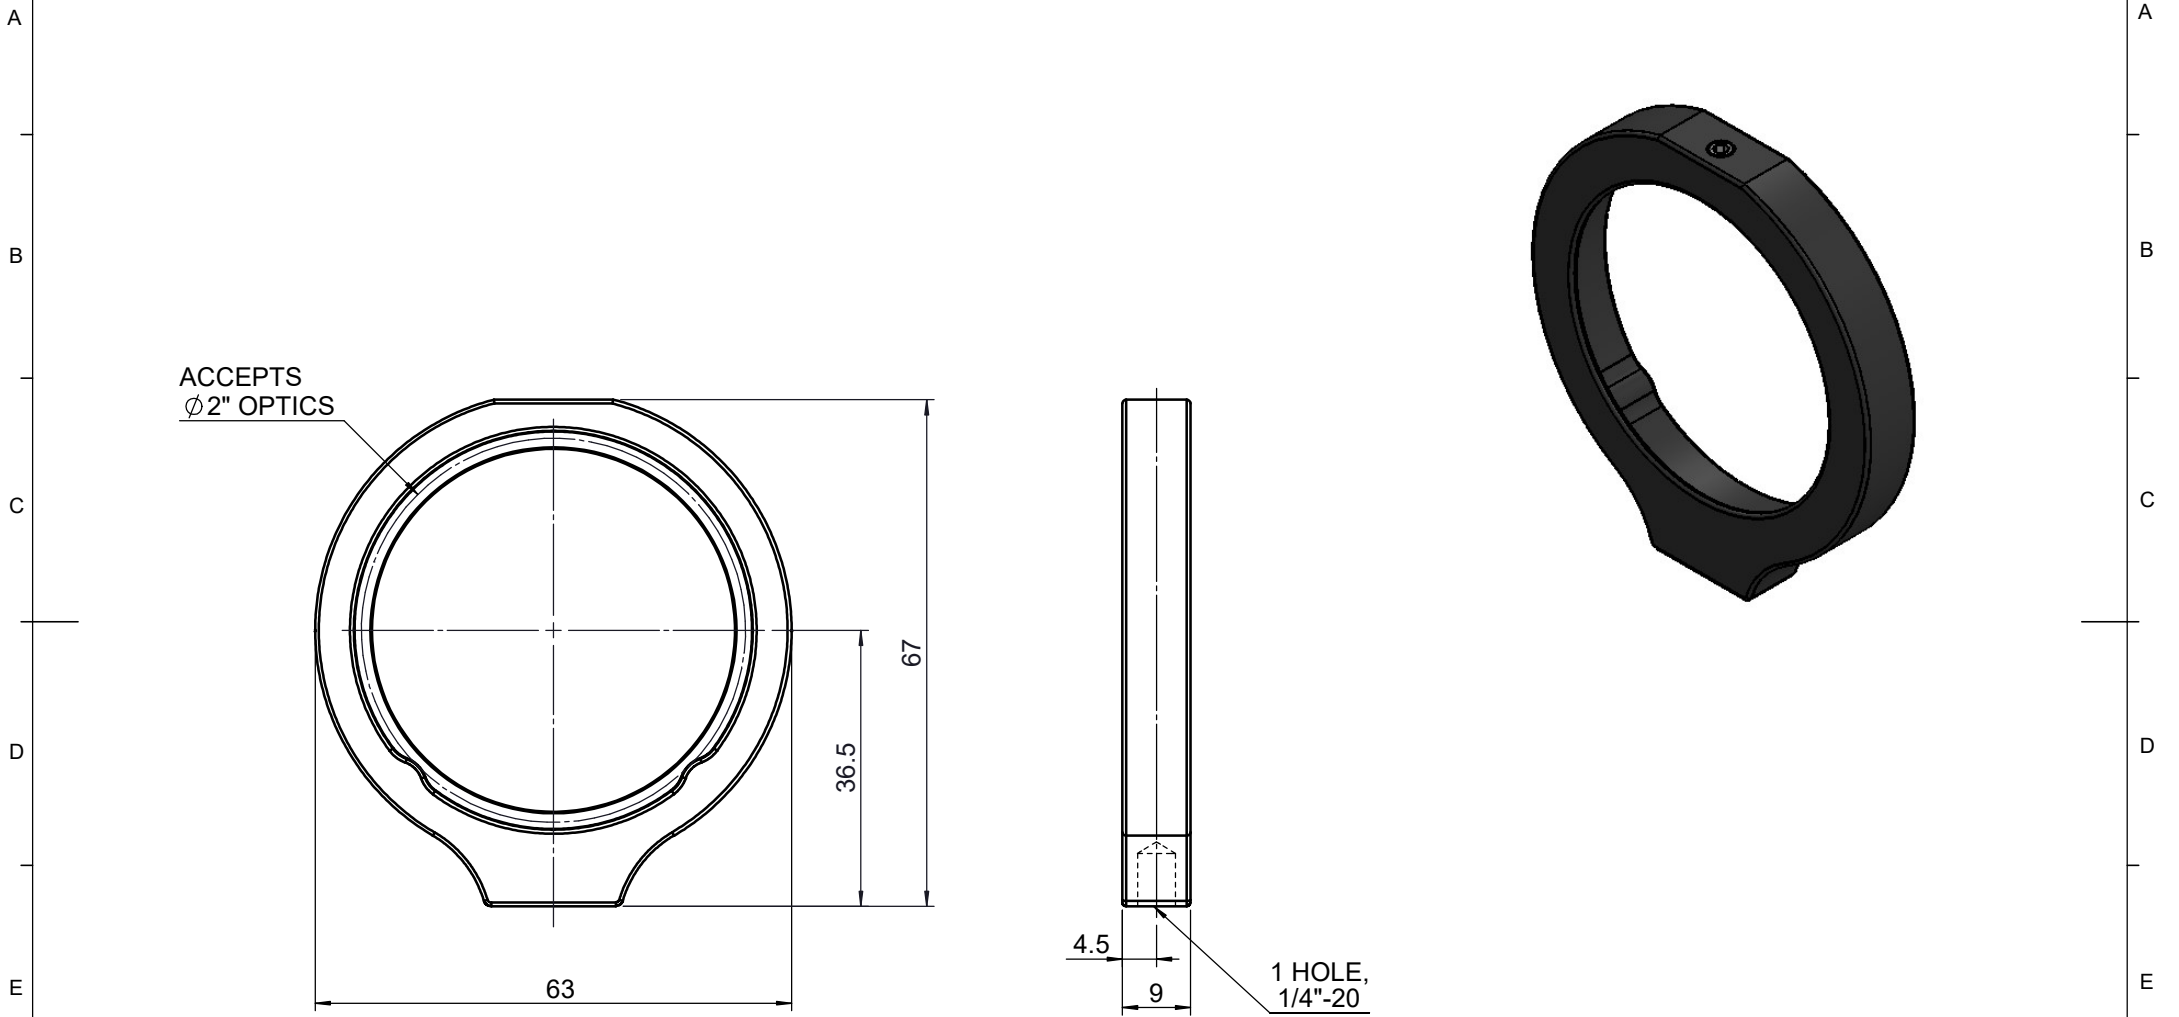

 Unice E-O Services Inc. No.5, Andong Rd., Chung Li District, Taoyuan City 32063, Taiwan, R.O.C.			TITLE:	
			04MTE-2	
			DWG. NO.	04MTE-2
			MATERIAL:	N/A
DRAWN	NAME	DATE	SCALE:	1:1
ENG APPR.	Johnny	2010/12/30	REV	0